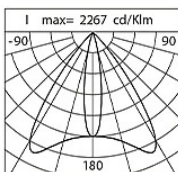

Power Factor: > 0.95

Ambient temperature Ta: -30°C +50°C

Weight: 6.2 kg

Max exposed surface: 0.04 m²

Lateral exposed surface: 0.021 m²

Common mode surge protection: 2 kV

Overvoltage protection differential mode: 4 kV

Driver: included

Marks and Certifications: CE

Performance Data*	M18_UP	ELL50x18_DOWN
Source flux:	2210 lm	2210 lm
Source power:	16 W	16 W
Source efficiency:	138 lm/W	138 lm/W
Device flux:	1740 lm	1610 lm
Device power:	18 W	18 W
Appliance efficiency:	99 lm/W	92 lm/W