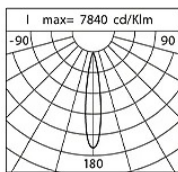

Power Factor: > 0.95

Ambient temperature Ta: -30°C +50°C

Weight: 6.2 kg

Max exposed surface: 0.04 m²

Lateral exposed surface: 0.021 m²

Common mode surge protection: 2 kV

Overvoltage protection differential mode: 4 kV

Driver: included

Marks and Certifications: CE

Performance Data*	M18_UP	ELL50x18_DOWN
Source flux:	2210 lm	2210 lm
Source power:	16 W	16 W
Source efficiency:	138 lm/W	138 lm/W
Device flux:	1740 lm	1610 lm
Device power:	18 W	18 W
Appliance efficiency:	99 lm/W	92 lm/W

Product Sheet

30/07/2024

Kinetic Wall

Size: Biemissione
Color Temperature: 4000 K
Type of optics: M 18° + ELL50°x18°

06KI4E01200C19CHL

Colour: Sablé 100 Noir

Optical System

Source: 10 LED