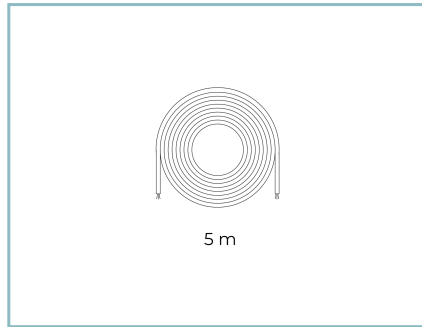

06KI913X0

KINETIC/KONO RGBW-TW 5m cable kit