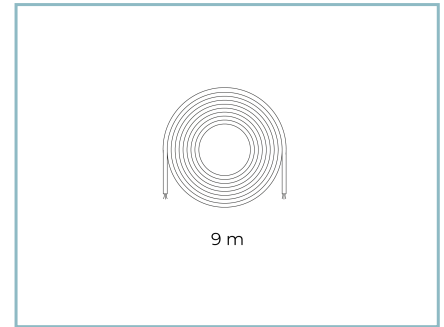

06KI914X0

9m KINETIC/KONO RGBW-TW cable kit