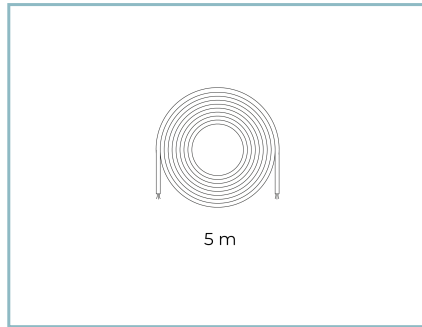

Product Sheet

30/07/2024

Kinetic Wall

Size: Biemissione
Color Temperature: 4000 K
Type of optics: G60°x18° + AS-D90°

06KI4E01200C36CHL

Colour: Sablé 100 Noir

Optical System

Source: 10 LED

Type of optics: G60°x18° + AS-D90°

06KI4E01200C36CHL

Colour: Sablé 100 Noir

Optional accessories

06KI912X0

KINETIC/KONO RGBW-TW 3m cable kit

06KI913X0

KINETIC/KONO RGBW-TW 5m cable kit