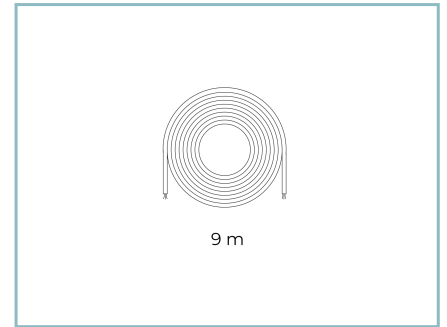

Product Sheet

30/07/2024

Kinetic Wall

Size: Biemissione
Color Temperature: 4000 K
Type of optics: G60°x18° + AS-D90°

06KI4E01200C36CHL

Colour: Sablé 100 Noir

Optical System

Source: 10 LED

Type of optics: G60°x18° + AS-D90°

06KI4E01200C36CHL

Colour: Sablé 100 Noir

Optional accessories

06KI912X0

KINETIC/KONO RGBW-TW 3m cable kit

06KI913X0

KINETIC/KONO RGBW-TW 5m cable kit