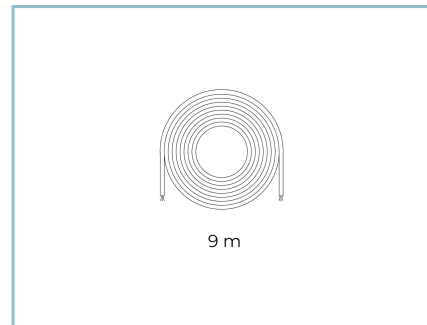

9 m

06KI914X0

9m KINETIC/KONO RGBW-TW cable kit