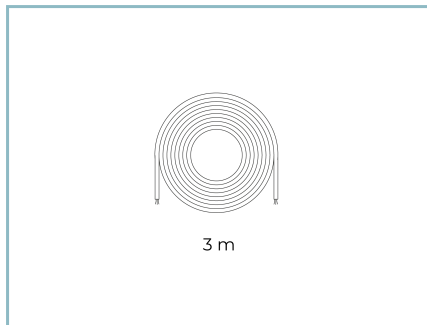

Product Sheet

30/07/2024

Kinetic Wall

Size: Biemissione

Color Temperature: 2200 K

Type of optics: AS-D90°x45° + AS-D90°x45°

06KI4E01201C16CHL

Colour: Sablé 100 Noir

Optional accessories

3 m

06KI912X0

KINETIC/KONO RGBW-TW 3m cable kit