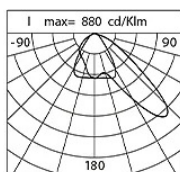

Performance Data*	AS-D90_UP	AS-D90_DOWN
Source flux:	1765 lm	1765 lm
Source power:	16 W	16 W
Source efficiency:	110 lm/W	110 lm/W
Device flux:	945 lm	945 lm
Device power:	18 W	18 W
Appliance efficiency:	54 lm/W	54 lm/W