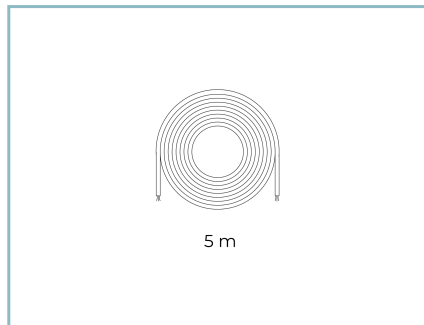

Tilt: -90° +130° continuously adjustable

Ø power cable: 7 ÷ 13 mm

Cable Gland: M20

Power supply compartment: independent from the optical group

Flow adjustment

Standard

DALI control

X

Type of optics: AS-D90°x45° + AS-D90°x45°

06KI4E01201C16CHL

Colour: Sablé 100 Noir

Optional accessories

3 m

06KI912X0

KINETIC/KONO RGBW-TW 3m cable kit

5 m