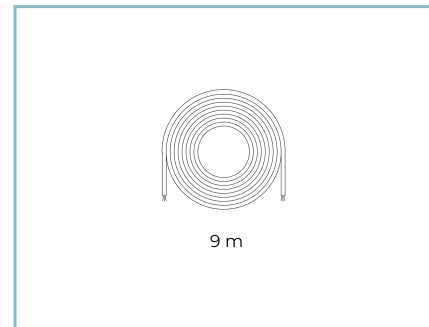

9 m

06KI914X0

9m KINETIC/KONO RGBW-TW cable kit