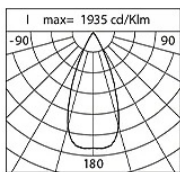

Performance Data*	W40_UP	AS-D90_DOWN
Source flux:	1765 lm	1765 lm
Source power:	16 W	16 W
Source efficiency:	110 lm/W	110 lm/W
Device flux:	1290 lm	945 lm
Device power:	18 W	18 W
Appliance efficiency:	74 lm/W	54 lm/W