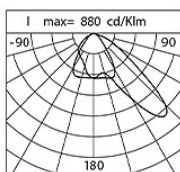

Performance Data*	W40_UP	AS-D90_DOWN
Source flux:	1765 lm	1765 lm
Source power:	16 W	16 W
Source efficiency:	110 lm/W	110 lm/W
Device flux:	1290 lm	945 lm
Device power:	18 W	18 W
Appliance efficiency:	74 lm/W	54 lm/W