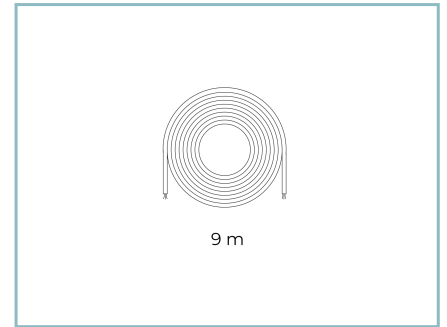

9 m

06KI914X0

9m KINETIC/KONO RGBW-TW cable
kit