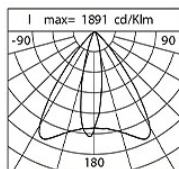

Power Factor: > 0.95

Ambient temperature Ta: -30°C +50°C

Weight: 6.2 kg

Max exposed surface: 0.04 m²

Lateral exposed surface: 0.021 m²

Common mode surge protection: 2 kV

Overvoltage protection differential mode: 4 kV

Driver: included

Marks and Certifications: CE

Performance Data*	G60x18_UP	G60x18_DOWN
Source flux:	2060 lm	2060 lm
Source power:	16 W	16 W
Source efficiency:	129 lm/W	129 lm/W
Device flux:	1410 lm	1410 lm
Device power:	18 W	18 W
Appliance efficiency:	81 lm/W	81 lm/W