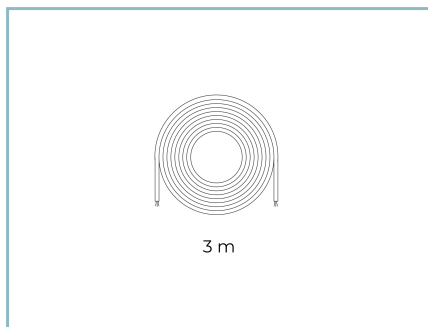

Ø power cable: 7 ÷ 13 mm

Cable Gland: M20

Power supply compartment: independent from the optical group

Flow adjustment

Standard

DALI control

X

Materials

Colors CortenCode: **06KI4E01208C20UHL**

Product Sheet

30/07/2024

Kinetic Wall

Size: Biemissione
Color Temperature: 2700 K
Type of optics: M 18° + G60°x18°

06KI4E01208C20UHL

Colour: Corten

Optional accessories