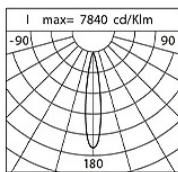

Power Factor: > 0.95

Ambient temperature Ta: -30°C +50°C

Weight: 6.2 kg

Max exposed surface: 0.04 m²

Lateral exposed surface: 0.021 m²

Common mode surge protection: 2 kV

Overvoltage protection differential mode: 4 kV

Driver: included

Marks and Certifications: CE

Performance Data*	M18_UP	G60x18_DOWN
Source flux:	2060 lm	2060 lm
Source power:	16 W	16 W
Source efficiency:	129 lm/W	129 lm/W
Device flux:	1625 lm	1410 lm
Device power:	18 W	18 W
Appliance efficiency:	93 lm/W	81 lm/W