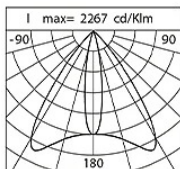

Power Factor: > 0.95

Ambient temperature Ta: -30°C +50°C

Weight: 6.2 kg

Max exposed surface: 0.04 m²

Lateral exposed surface: 0.021 m²

Common mode surge protection: 2 kV

Overvoltage protection differential mode: 4 kV

Driver: included

Marks and Certifications: CE

Performance Data*	W40_UP	ELL50x18_DOWN
Source flux:	2060 lm	2060 lm
Source power:	16 W	16 W
Source efficiency:	129 lm/W	129 lm/W
Device flux:	1500 lm	1500 lm
Device power:	18 W	18 W
Appliance efficiency:	86 lm/W	86 lm/W

Product Sheet

30/07/2024

Kinetic Wall

Size: Biemissione
Color Temperature: 2700 K
Type of optics: W40° + ELL50°x18°

06KI4E01208C28CHL

Colour: Sablé 100 Noir

Optical System

Source: 10 LED