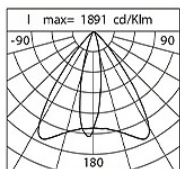

Power Factor: > 0.95

Ambient temperature Ta: -30°C +50°C

Weight: 6.2 kg

Max exposed surface: 0.04 m²

Lateral exposed surface: 0.021 m²

Common mode surge protection: 2 kV

Overvoltage protection differential mode: 4 kV

Driver: included

Marks and Certifications: CE

Performance Data*	W40_UP	G60x18_DOWN
Source flux:	2060 lm	2060 lm
Source power:	16 W	16 W
Source efficiency:	129 lm/W	129 lm/W
Device flux:	1500 lm	1410 lm
Device power:	18 W	18 W
Appliance efficiency:	86 lm/W	81 lm/W