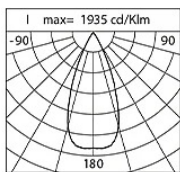

Power Factor: > 0.95

Ambient temperature Ta: -30°C +50°C

Weight: 6.2 kg

Max exposed surface: 0.04 m²

Lateral exposed surface: 0.021 m²

Common mode surge protection: 2 kV

Overvoltage protection differential mode: 4 kV

Driver: included

Marks and Certifications: CE

Performance Data*	W40_UP	G60x18_DOWN
Source flux:	2060 lm	2060 lm
Source power:	16 W	16 W
Source efficiency:	129 lm/W	129 lm/W
Device flux:	1500 lm	1410 lm
Device power:	18 W	18 W
Appliance efficiency:	86 lm/W	81 lm/W