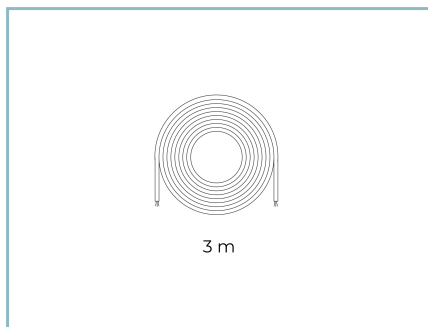

Product Sheet

30/07/2024

Kinetic Wall

Size: Biemissione
Color Temperature: 2700 K
Type of optics: W40° + G60°x18°

06KI4E01208C29UHL

Colour: Corten

Optional accessories

3 m

06KI912X0

KINETIC/KONO RGBW-TW 3m cable kit