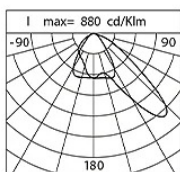

Performance Data*	D70_UP	AS-D90_DOWN
Source flux:	2060 lm	2060 lm
Source power:	16 W	16 W
Source efficiency:	129 lm/W	129 lm/W
Device flux:	1380 lm	1100 lm
Device power:	18 W	18 W
Appliance efficiency:	79 lm/W	63 lm/W