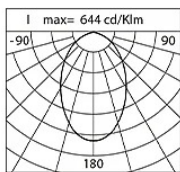

Performance Data*	D70_UP	AS-D90_DOWN
Source flux:	2060 lm	2060 lm
Source power:	16 W	16 W
Source efficiency:	129 lm/W	129 lm/W
Device flux:	1380 lm	1100 lm
Device power:	18 W	18 W
Appliance efficiency:	79 lm/W	63 lm/W