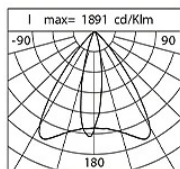

Power Factor: > 0.95

Ambient temperature Ta: -30°C +50°C

Weight: 6.2 kg

Max exposed surface: 0.04 m²

Lateral exposed surface: 0.021 m²

Common mode surge protection: 2 kV

Overvoltage protection differential mode: 4 kV

Driver: included

Marks and Certifications: CE

Performance Data*	G60x18_UP	G60x18_DOWN
Source flux:	2060 lm	2060 lm
Source power:	16 W	16 W
Source efficiency:	129 lm/W	129 lm/W
Device flux:	1410 lm	1410 lm
Device power:	18 W	18 W
Appliance efficiency:	81 lm/W	81 lm/W