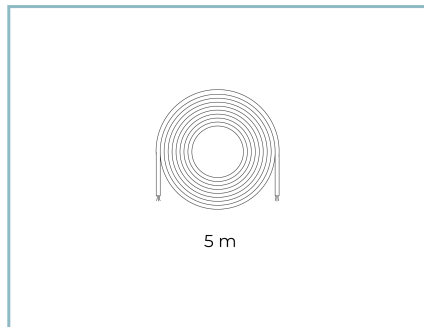

5 m

06KI913X0

KINETIC/KONO RGBW-TW 5m cable kit