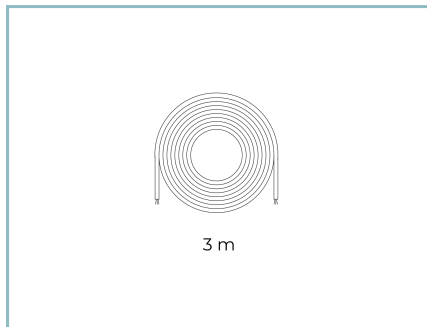

Product Sheet

30/07/2024

Kinetic Wall

Size: Biemissione

Color Temperature: 3000 K

Type of optics: G60°x18° + G60°x18°

06KI4E01209C14UHL

Colour: Corten

Optional accessories

3 m

06KI912X0

KINETIC/KONO RGBW-TW 3m cable kit