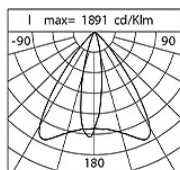

Power Factor: > 0.95

Ambient temperature Ta: -30°C +50°C

Weight: 6.2 kg

Max exposed surface: 0.04 m²

Lateral exposed surface: 0.021 m²

Common mode surge protection: 2 kV

Overvoltage protection differential mode: 4 kV

Driver: included

Marks and Certifications: CE

Performance Data*	G60x18_UP	G60x18_DOWN
Source flux:	2060 lm	2060 lm
Source power:	16 W	16 W
Source efficiency:	129 lm/W	129 lm/W
Device flux:	1410 lm	1410 lm
Device power:	18 W	18 W
Appliance efficiency:	81 lm/W	81 lm/W