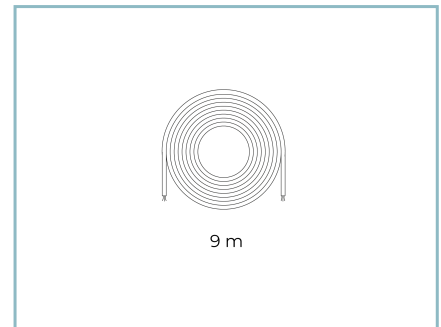

9 m

06KI914X0

9m KINETIC/KONO RGBW-TW cable kit