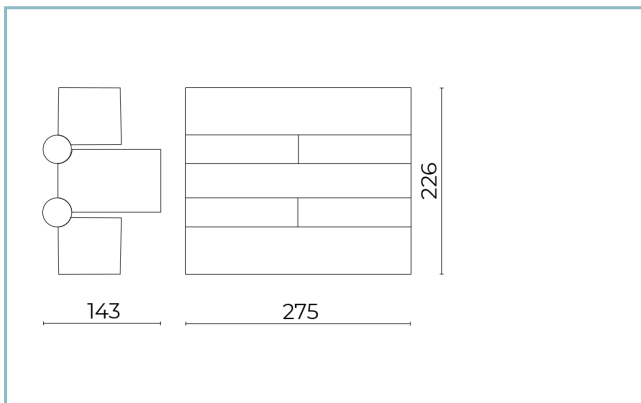

Power Factor: > 0.95

Ambient temperature Ta: -30°C +50°C

Weight: 6.2 kg

Max exposed surface: 0.04 m²

Lateral exposed surface: 0.021 m²

Common mode surge protection: 2 kV

Overvoltage protection differential mode: 4 kV

Driver: included

Marks and Certifications: CE

Performance Data*	G60x18_UP	G60x18_DOWN
Source flux:	2060 lm	2060 lm
Source power:	16 W	16 W
Source efficiency:	129 lm/W	129 lm/W
Device flux:	1410 lm	1410 lm
Device power:	18 W	18 W
Appliance efficiency:	81 lm/W	81 lm/W

Product Sheet

30/07/2024

Kinetic Wall

Size: Biemissione
Color Temperature: 3000 K
Type of optics: G60°x18° + G60°x18°

06KI4E01209C14UHL

Colour: Corten

Optical System

Source: 10 LED