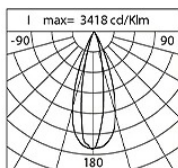

Power Factor: > 0.95

Ambient temperature Ta: -30°C +50°C

Weight: 6.2 kg

Max exposed surface: 0.04 m²

Lateral exposed surface: 0.021 m²

Common mode surge protection: 2 kV

Overvoltage protection differential mode: 4 kV

Driver: included

Marks and Certifications: CE

Performance Data*

	G30x18_UP	G60x18_DOWN
Source flux:	2060 lm	2060 lm
Source power:	16 W	16 W
Source efficiency:	129 lm/W	129 lm/W
Device flux:	1410 lm	1410 lm
Device power:	18 W	18 W
Appliance efficiency:	81 lm/W	81 lm/W