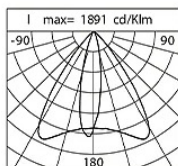

Power Factor: > 0.95

Ambient temperature Ta: -30°C +50°C

Weight: 6.2 kg

Max exposed surface: 0.04 m²

Lateral exposed surface: 0.021 m²

Common mode surge protection: 2 kV

Overvoltage protection differential mode: 4 kV

Driver: included

Marks and Certifications: CE

Performance Data*

	G30x18_UP	G60x18_DOWN
Source flux:	2060 lm	2060 lm
Source power:	16 W	16 W
Source efficiency:	129 lm/W	129 lm/W
Device flux:	1410 lm	1410 lm
Device power:	18 W	18 W
Appliance efficiency:	81 lm/W	81 lm/W

Product Sheet

30/07/2024

Kinetic Wall

Size: Biemissione
Color Temperature: 3000 K
Type of optics: G30°x18° + G60°x18°

06KI4E01209C25CHL

Colour: Sablé 100 Noir

Optical System

Source: 10 LED