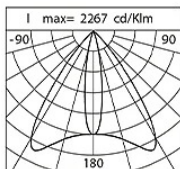

Power Factor: > 0.95

Ambient temperature Ta: -30°C +50°C

Weight: 6.2 kg

Max exposed surface: 0.04 m²

Lateral exposed surface: 0.021 m²

Common mode surge protection: 2 kV

Overvoltage protection differential mode: 4 kV

Driver: included

Marks and Certifications: CE

Performance Data*	W40_UP	ELL50x18_DOWN
Source flux:	2060 lm	2060 lm
Source power:	16 W	16 W
Source efficiency:	129 lm/W	129 lm/W
Device flux:	1500 lm	1500 lm
Device power:	18 W	18 W
Appliance efficiency:	86 lm/W	86 lm/W

Product Sheet

30/07/2024

Kinetic Wall

Size: Biemissione
Color Temperature: 3000 K
Type of optics: W40° + ELL50°x18°

06KI4E01209C28CHL

Colour: Sablé 100 Noir

Optical System

Source: 10 LED