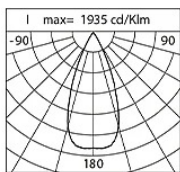

Performance Data*	W40_UP	ELL50x18_DOWN
Source flux:	2060 lm	2060 lm
Source power:	16 W	16 W
Source efficiency:	129 lm/W	129 lm/W
Device flux:	1500 lm	1500 lm
Device power:	18 W	18 W
Appliance efficiency:	86 lm/W	86 lm/W