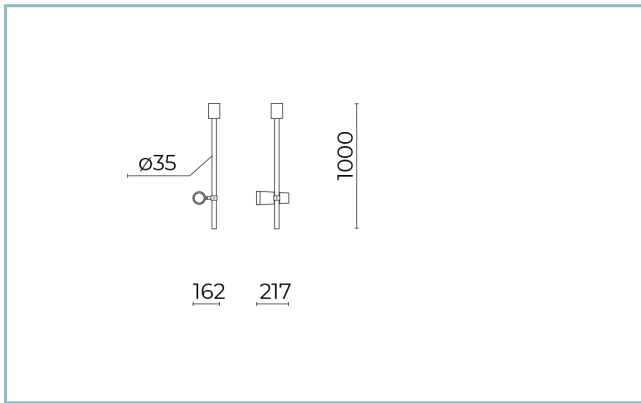

General Features

Description: LED floodlight
Insulation class: class III
Rated voltage: 24Vdc
Protection Grade: IP66
Impact protection: IK07
Power Factor: > 0.9
Ambient temperature Ta: -30°C +50°C
Weight: 4.7 kg
Max exposed surface: 0.13 m ²
Lateral exposed surface: 0.13 m ²
Driver: remote (to be ordered separately)
Marks and Certifications: CE

Performance Data*	RGBW - 10°	RGBW - 45°
LED Current:	500 mA	500 mA
Source flux:	470 lm	470 lm
Source power:	6.2 W	6.2 W
Source efficiency:	76 lm/W	76 lm/W
Device flux:	100 lm	195 lm
Device power:	6 W	6 W
Appliance efficiency:	17 lm/W	33 lm/W
Glare Index Category:	D6	D6

Product Sheet

13/02/2024

Kono zoom Ceiling

Size: 1000mm
Options: DALI
Color Temperature: RGBW - 3000 K
Type of optics: 10°+45°

06KN2A450RC7G8HS5

Colour: Sablé 100 Noir

Optical System

Source: LED

Normative References

EN60598-1 / EN62471 / EN61547

Installation and maintenance

Installation: ground/ceiling

Pole diameter: \varnothing 76mmTilt: +359°, $\pm 15^\circ$, continuously-adjustable pointing and locking system**Flow adjustment**