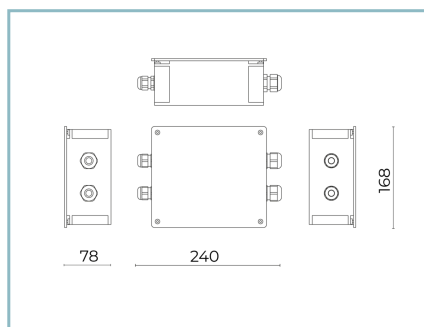

06KI906X0

D10 RGBW dimmer kit - TW DALI 2 modules