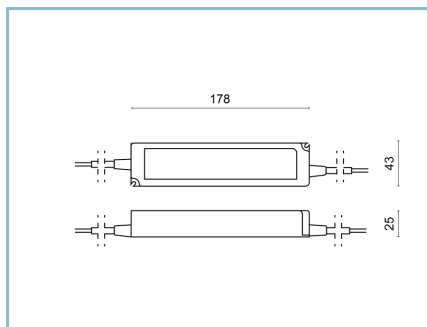

Mandatory accessories

06KN906X0

D14 Driver Kit 20W-24V IP66 N.2 KONO ZOOM
D14 Driver Kit No.2 KONO ZOOM