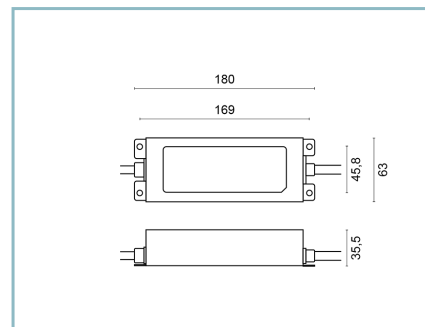

06KN908X0

D16 KIT DRIVER 75W-24V IP66 max N.3 KONO ZOOM DALI
D16 Driver Kit No.3 KONO ZOOM