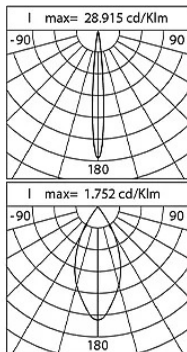

General Features

Description: LED floodlight
Insulation class: class III
Rated voltage: 24Vdc
Protection Grade: IP66
Impact protection: IK07
Power Factor: > 0.9
Ambient temperature Ta: -30°C +50°C
Weight: 4.7 kg
Max exposed surface: 0.13 m ²
Lateral exposed surface: 0.13 m ²
Driver: remote (to be ordered separately)
Marks and Certifications: CE

Performance Data*	RGBW - 10°	RGBW - 45°
LED Current:	500 mA	500 mA
Source flux:	470 lm	470 lm
Source power:	6.2 W	6.2 W
Source efficiency:	76 lm/W	76 lm/W
Device flux:	100 lm	195 lm
Device power:	6 W	6 W
Appliance efficiency:	17 lm/W	33 lm/W
Glare Index Category:	D6	D6