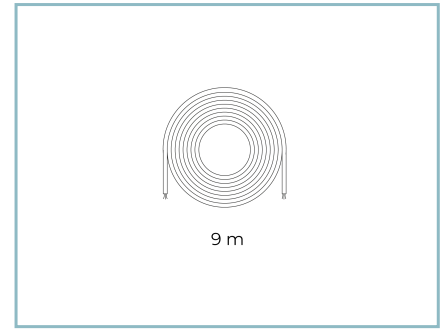

06KI914X0

9m KINETIC/KONO RGBW-TW cable
kit

NOTES

*Performance data

The values indicated in this data sheet are nominal values with a tolerance of +/-7%.

Source flux and source efficiency data refer to the LED module without optics; in case you are interested in the performance of the LED module complete with optical system, you must multiply the data reported by the factor 0.9.

General Data

The characteristics of the product listed may be subject to change and must be confirmed when ordering.

In order to promote constant updating of its products, Cariboni Group reserves the right to make changes without prior notice.