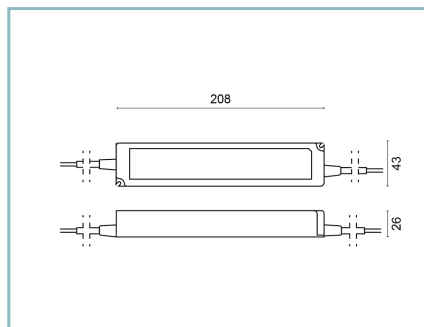

06KN907X0

D15 Driver Kit 40W-24V IP66 max N.3 KONO ZOOM
D15 Driver Kit No.3 KONO ZOOM