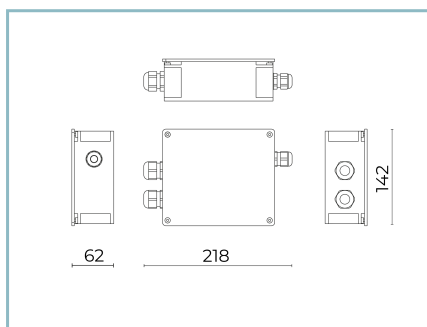

06KI905X0

D9 RGBW dimmer kit - TW DALI 1 module