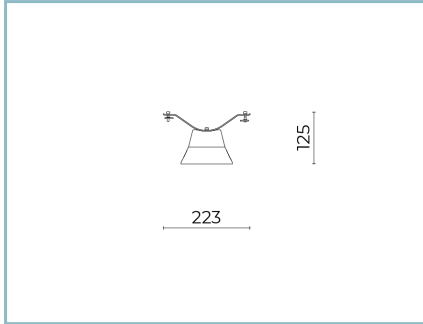

Mandatory accessories

06LN909C0

B233 Suspension kit for $\varnothing$ 6-12 mm string.

Colour: Sablé 100 Noir.

NOTES

*Performance data

The values indicated in this data sheet are nominal values with a tolerance of +/-7%.

Source flux and source efficiency data refer to the LED module without optics; in case you are interested in the performance of the LED module complete with optical system, you must multiply the data reported by the factor 0.9.

General Data

The characteristics of the product listed may be subject to change and must be confirmed when ordering.

In order to promote constant updating of its products, Cariboni Group reserves the right to make changes without prior notice.