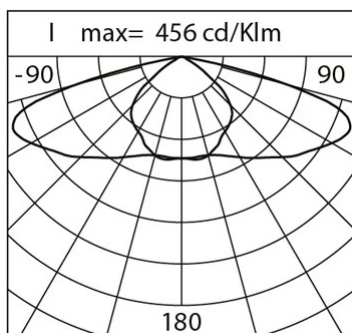

Performance Data*

Source flux:	10900 lm
Source power:	67 W
Source efficiency:	162 lm/W
Device flux:	9335 lm
Device power:	72 W
Appliance efficiency:	129 lm/W
Glare Index Category:	D5