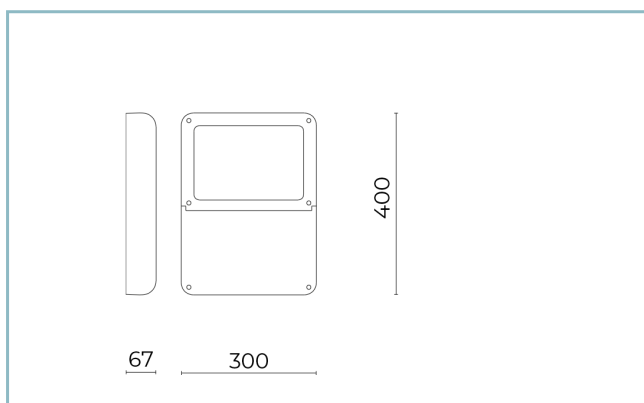

Performance Data*

Source flux:	10900 lm
Source power:	67 W
Source efficiency:	162 lm/W
Device flux:	9335 lm
Device power:	72 W
Appliance efficiency:	129 lm/W
Glare Index Category:	D5