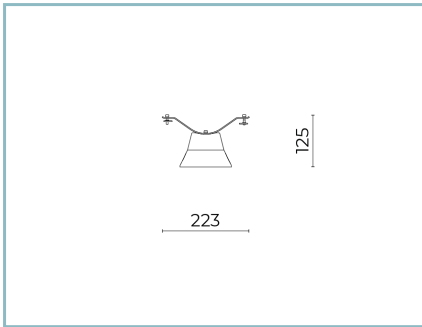

Mandatory accessories

06LN909C0

B233 Suspension kit for $\varnothing$ 6-12 mm string.

Colour: Sablé 100 Noir.

NOTES

*Performance data

The values indicated in this data sheet are nominal values with a tolerance of +/-7%.

Source flux and source efficiency data refer to the LED module without optics; in case you are interested in the performance of the LED module complete with optical system, you must multiply the data reported by the factor 0.9.

General Data

The characteristics of the product listed may be subject to change and must be confirmed when ordering.

In order to promote constant updating of its products, Cariboni Group reserves the right to make changes without prior notice.