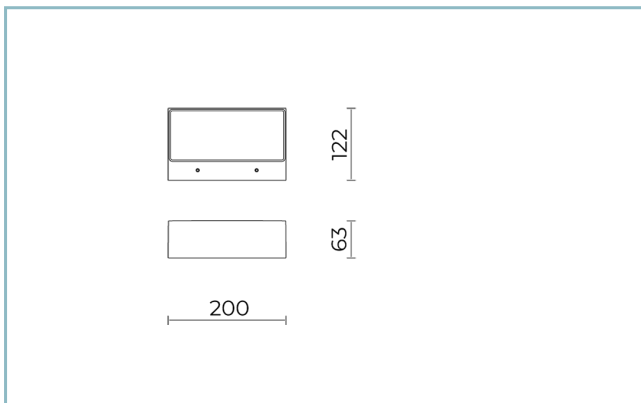

Weight: 2.00 kg

Max exposed surface: 0,024 m²

Lateral exposed surface: 0,0085 m²

Driver: included

Marks and Certifications: CE

AS-D Applique

H 2500

Performance Data*