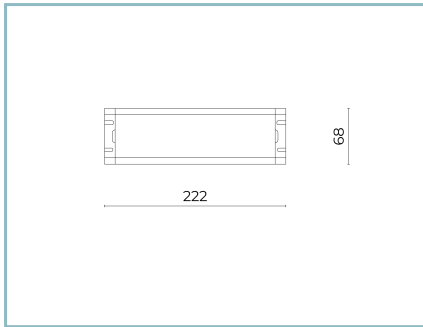

Mandatory accessories

06LL914AB0
DALI driver
150W-24V IP67