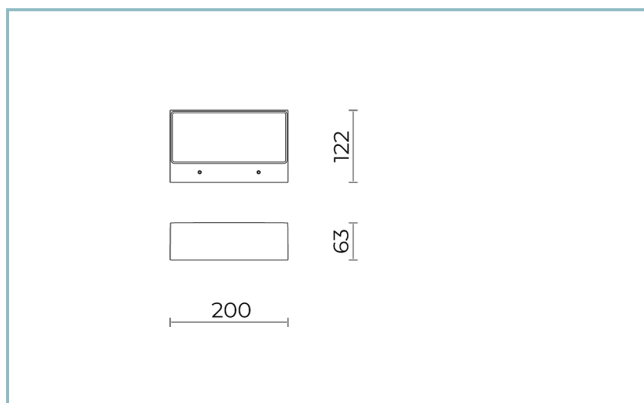

Weight: 2.00 kg

Max exposed surface: 0,024 m²

Lateral exposed surface: 0,0085 m²

Driver: DALI remote (to be ordered separately)

Marks and Certifications: CE

AS-D Applique

H 2500

Performance Data*