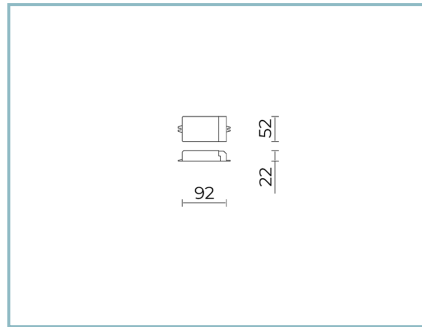

06LX900X0
B176 DALI driver 16W IP20

NOTES

*Performance data

The values indicated in this data sheet are nominal values with a tolerance of +/-7%.

Source flux and source efficiency data refer to the LED module without optics; in case you are interested in the performance of the LED module complete with optical system, you must multiply the data reported by the factor 0.9.

General Data

The characteristics of the product listed may be subject to change and must be confirmed when ordering.

In order to promote constant updating of its products, Cariboni Group reserves the right to make changes without prior notice.