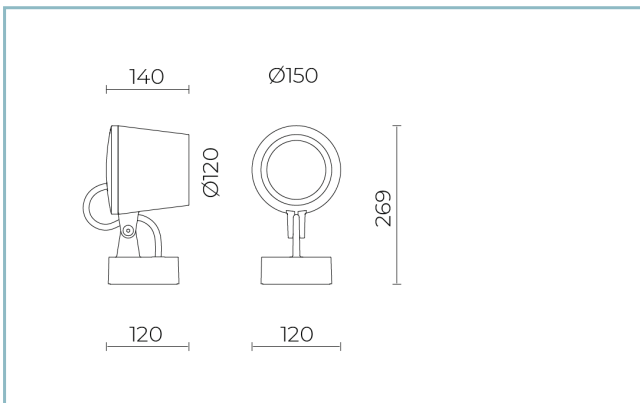

Weight: 2.00 kg

Max exposed surface: 0,027 m²

Lateral exposed surface: 0,027 m²

Driver: included

Marks and Certifications: CE

Performance Data*

LED Current:	500 mA
Source flux:	1730 lm
Source power:	17 W
Source efficiency:	102 lm/W
Device flux:	1210 lm
Device power:	20 W
Appliance efficiency:	61 lm/W
Glare Index Category:	D6

Tilt: -90° +45°, continuously-adjustable pointing and locking system

Fixing: fixing base made of die-cast aluminium alloy UNI EN AB 47100 (copper content < 1%), which can be rotated ± 30°

Wiring: pre-wired product

Ø power cable: 9 ÷ 14 mm

Cable Gland: M29

Power supply compartment: independent from the optical group

Flow adjustment

On request

DALI control

X

Materials

Colors

■ Sablé 100 Noir

Code: **06OM2A148B0CJ**

Product Sheet

Rev. 27/09/2023

Omikron FloodOptions: for poles \varnothing 102 mm

Color Temperature: 2700 K

Type of optics: D 45° Wide Beam + honeycomb