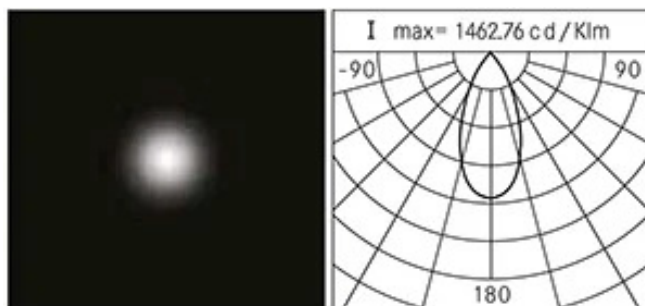

Weight: 2.00 kg

Max exposed surface: 0,027 m²

Lateral exposed surface: 0,027 m²

Driver: included

Marks and Certifications: CE

Performance Data*

LED Current:	500 mA
Source flux:	1730 lm
Source power:	17 W
Source efficiency:	102 lm/W
Device flux:	1210 lm
Device power:	20 W
Appliance efficiency:	61 lm/W
Glare Index Category:	D6