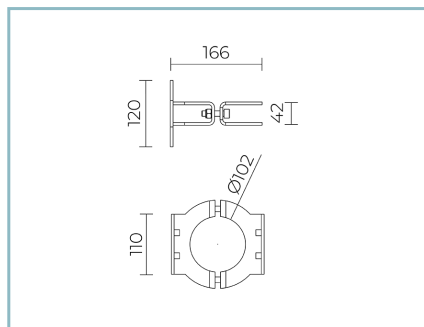

Wiring: pre-wired product with cable L=5m

Ø power cable: 9 ÷ 14 mm

Cable Gland: M29

Power supply compartment: independent from the optical group

### Mandatory accessories

06KS918C0

B137 2 - way connector IP68

06OM904C0

B136 Single pole ring  
for  $\varnothing$  102 mm. Colour: Sablé 100 Noir.

06OM905C0

B137 Double pole ring  
for  $\varnothing$  102 mm. Colour: Sablé 100 Noir.