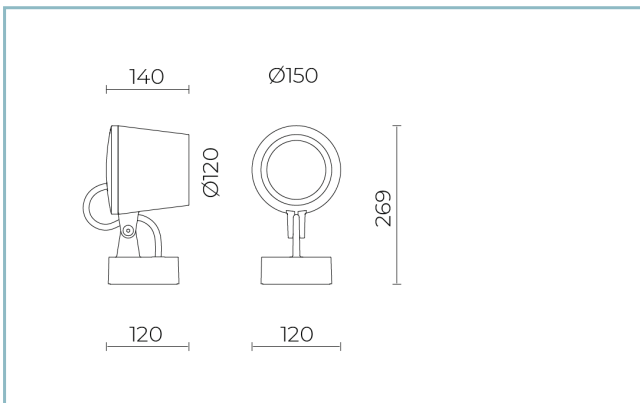

Weight: 2.00 kg

Max exposed surface: 0,027 m²

Lateral exposed surface: 0,027 m²

Driver: included

Marks and Certifications: CE

Performance Data*

LED Current:	500 mA
Source flux:	1730 lm
Source power:	17 W
Source efficiency:	102 lm/W
Device flux:	1210 lm
Device power:	20 W
Appliance efficiency:	61 lm/W
Glare Index Category:	D6

ULOR: 0%

DLOR: 100%

Light intensity category: G*6

Normative References

EN60598-1 / EN60598-2-3 / EN62471 / EN61547

Installation and maintenance

Installation: ceiling / wall / ground / pole side

Tilt: -90° +45°, continuously-adjustable pointing and locking system

Fixing: fixing base made of die-cast aluminium alloy UNI EN AB 47100 (copper content < 1%) for poles Ø 60-76mm

Wiring: pre-wired product with cable L=5m

Ø power cable: 9 ÷ 14 mm

Cable Gland: M29

Power supply compartment: independent from the optical group

06OM905C0

B137 Double pole ring
for \varnothing 102 mm. Colour: Sablé 100 Noir.

Optional accessories

06KS909C0

B89 Connector 4 way IP68

NOTES

*Performance data

The values indicated in this data sheet are nominal values with a tolerance of +/-7%.