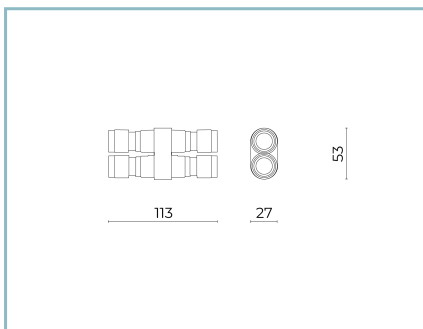

Weight: 2.00 kg

Max exposed surface: 0,027 m²

Lateral exposed surface: 0,027 m²

Driver: included

Marks and Certifications: CE

Performance Data*

LED Current:	500 mA
Source flux:	1730 lm
Source power:	17 W
Source efficiency:	102 lm/W
Device flux:	1210 lm
Device power:	20 W
Appliance efficiency:	61 lm/W
Glare Index Category:	D6

Colors

■ Sablé 100 Noir

Code: **06OM2A148B0CHL**

Mandatory accessories

06KS918C0

B137 2 - way connector IP68

06OM904C0

B136 Single pole ring
for \varnothing 102 mm. Colour: Sablé 100 Noir.

06OM905C0

B137 Double pole ring
for \varnothing 102 mm. Colour: Sablé 100 Noir.

Optional accessories

06KS909C0

B89 Connector 4 way IP68

NOTES

*Performance data

The values indicated in this data sheet are nominal values with a tolerance of +/-7%.