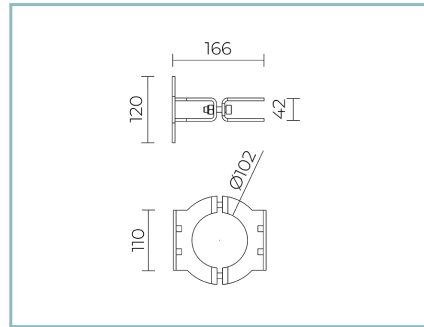

Weight: 2.00 kg

Max exposed surface: 0,027 m²

Lateral exposed surface: 0,027 m²

Driver: included

Marks and Certifications: CE

Performance Data*

LED Current:	500 mA
Source flux:	1730 lm
Source power:	17 W
Source efficiency:	102 lm/W
Device flux:	1210 lm
Device power:	20 W
Appliance efficiency:	61 lm/W
Glare Index Category:	D6

Fixing: fixing base made of die-cast aluminium alloy UNI EN AB 47100 (copper content < 1%) for poles Ø 60-76mm

Wiring: pre-wired product with cable L=5m

Ø power cable: 9 ÷ 14 mm

Cable Gland: M29

Power supply compartment: independent from the optical group

Colors

■ Sablé 100 Noir

Code: **06OM2A148B0CHL**

Mandatory accessories

06KS918C0

B137 2 - way connector IP68

06OM904C0

B136 Single pole ring
for \varnothing 102 mm. Colour: Sablé 100 Noir.

06OM905C0

B137 Double pole ring
for \varnothing 102 mm. Colour: Sablé 100 Noir.

Optional accessories

06KS909C0

B89 Connector 4 way IP68

NOTES

*Performance data

The values indicated in this data sheet are nominal values with a tolerance of +/-7%.