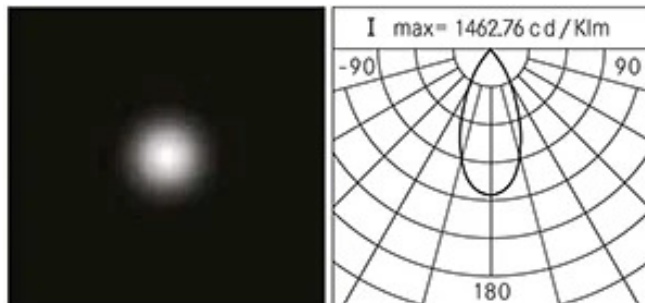

Weight: 2.00 kg

Max exposed surface: 0,027 m²

Lateral exposed surface: 0,027 m²

Driver: included

Marks and Certifications: CE

Performance Data*

LED Current:	500 mA
Source flux:	1730 lm
Source power:	17 W
Source efficiency:	102 lm/W
Device flux:	1210 lm
Device power:	20 W
Appliance efficiency:	61 lm/W
Glare Index Category:	D6