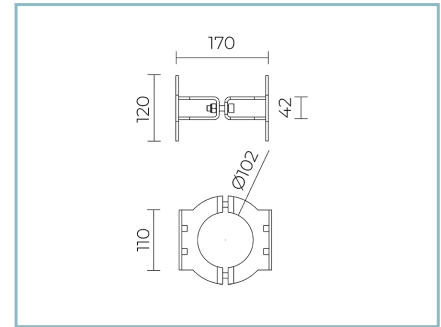

Weight: 2.00 kg

Max exposed surface: 0,027 m²

Lateral exposed surface: 0,027 m²

Driver: included

Marks and Certifications: CE

Performance Data*

LED Current:	500 mA
Source flux:	1730 lm
Source power:	17 W
Source efficiency:	102 lm/W
Device flux:	1210 lm
Device power:	20 W
Appliance efficiency:	61 lm/W
Glare Index Category:	D6

Fixing: fixing base made of die-cast aluminium alloy UNI EN AB 47100 (copper content < 1%) for poles Ø 60-76mm

Wiring: pre-wired product with cable L=5m

Ø power cable: 9 ÷ 14 mm

Cable Gland: M29

Power supply compartment: independent from the optical group

Colors

■ Sablé 100 Noir

Code: **06OM2A148B0CHL**

Mandatory accessories

06KS918C0

B137 2 - way connector IP68

06OM904C0

B136 Single pole ring
for \varnothing 102 mm. Colour: Sablé 100 Noir.

06OM905C0

B137 Double pole ring
for \varnothing 102 mm. Colour: Sablé 100 Noir.

Optional accessories

06KS909C0

B89 Connector 4 way IP68

NOTES

*Performance data

The values indicated in this data sheet are nominal values with a tolerance of +/-7%.