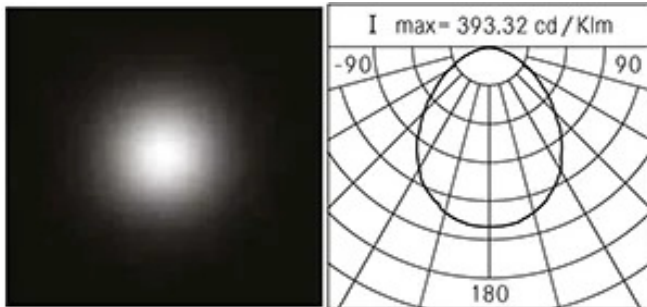

Performance Data*

LED Current:	350 mA
Source flux:	2495 lm
Source power:	15.5 W
Source efficiency:	161 lm/W
Device flux:	1855 lm
Device power:	19 W
Appliance efficiency:	98 lm/W