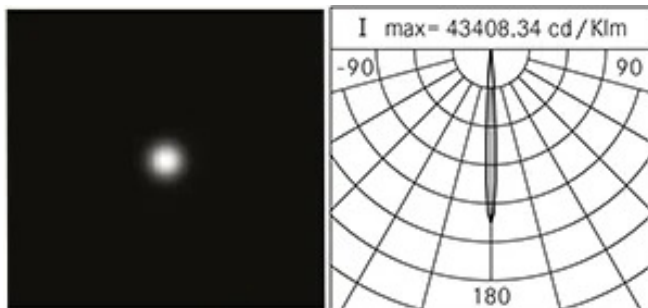

Performance Data*

LED Current:	525 mA
Source flux:	2780 lm
Source power:	23.5 W
Source efficiency:	118 lm/W
Device flux:	2480 lm
Device power:	27.5 W
Appliance efficiency:	90 lm/W
Glare Index Category:	D6