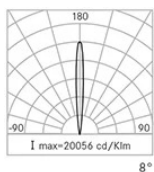

Weight: 2.00 kg

Max exposed surface: 0,058 m²

Lateral exposed surface: 0,035 m²

Driver: included

Marks and Certifications: CE

H (m)	Ø (m)	Em(lux)
1	0,19	4388
2	0,37	1096
3	0,56	487
4	0,74	274
5	0,93	175

H (m)	Ø (m)	Em(lux)
1	0,71	523
2	1,41	130
3	2,13	58
4	2,84	32
5	3,54	21

Performance Data*

LED Current:	500 mA
Source flux:	1300 lm
Source power:	12 W
Source efficiency:	108 lm/W
Device flux:	935 lm
Device power:	14 W
Appliance efficiency:	67 lm/W

Optical System

Source: 2x4 LED