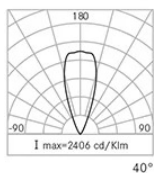

Weight: 2.00 kg

Max exposed surface: 0,058 m²

Lateral exposed surface: 0,035 m²

Driver: included

Marks and Certifications: CE

H (m)	Ø (m)	Em(lux)
1	0,19	4388
2	0,37	1096
3	0,56	487
4	0,74	274
5	0,93	175

H (m)	Ø (m)	Em(lux)
1	0,71	523
2	1,41	130
3	2,13	58
4	2,84	32
5	3,54	21

Performance Data*

LED Current:	500 mA
Source flux:	1300 lm
Source power:	12 W
Source efficiency:	108 lm/W
Device flux:	935 lm
Device power:	14 W
Appliance efficiency:	67 lm/W

Optical System

Source: 2x4 LED