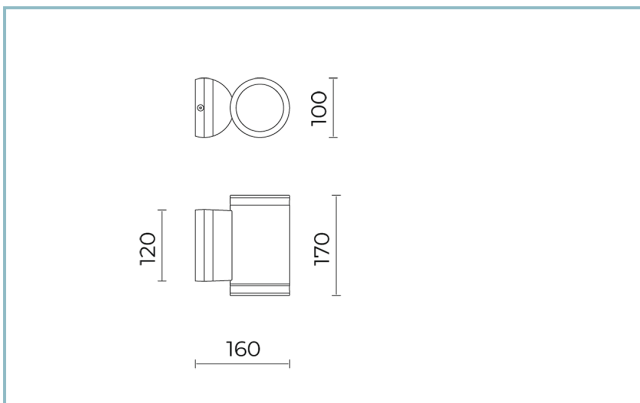

Weight: 2.00 kg

Max exposed surface: 0,058 m<sup>2</sup>

Lateral exposed surface: 0,035 m<sup>2</sup>

Driver: included

Marks and Certifications: CE

H (m)	Ø (m)	Em(lux)
1	0,71	523
2	1,41	130
3	2,13	58
4	2,84	32
5	3,54	21

### Performance Data\*

LED Current:	500 mA
Source flux:	650 lm
Source power:	6 W
Source efficiency:	108 lm/W
Device flux:	465 lm
Device power:	7 W
Appliance efficiency:	66 lm/W

---

Color Temperature: 3000 K

Type of optics: D 40° Wide beam

**06OT2A4495C**Colour: Sablé 100 Noir

---

---

**NOTES****\*Performance data**

The values indicated in this data sheet are nominal values with a tolerance of +/-7%.