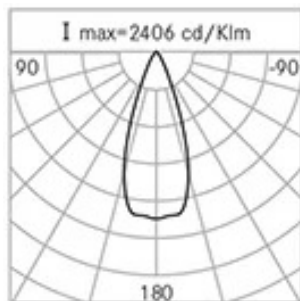

Weight: 2.00 kg

Max exposed surface: 0,058 m<sup>2</sup>

Lateral exposed surface: 0,035 m<sup>2</sup>

Driver: included

Marks and Certifications: CE

H (m)	Ø (m)	Em(lux)
1	0,71	523
2	1,41	130
3	2,13	58
4	2,84	32
5	3,54	21

### Performance Data\*

LED Current:	500 mA
Source flux:	650 lm
Source power:	6 W
Source efficiency:	108 lm/W
Device flux:	465 lm
Device power:	7 W
Appliance efficiency:	66 lm/W

---