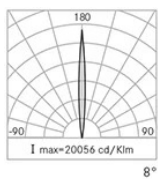

Weight: 4.00 kg

Max exposed surface: 0,058 m²

Lateral exposed surface: 0,035 m²

Driver: included

Marks and Certifications: CE

H (m)	Ø (m)	Em(lux)
1	0,19	12155
2	0,37	3040
3	0,56	1351
4	0,74	760
5	0,93	487

H (m)	Ø (m)	Em(lux)
1	0,71	1441
2	1,41	361
3	2,13	161
4	2,84	91
5	3,54	57

Performance Data*

LED Current:	500 mA
Source flux:	3120 lm
Source power:	27 W
Source efficiency:	116 lm/W
Device flux:	2200 lm
Device power:	31 W
Appliance efficiency:	71 lm/W

Optical System

Source: 2x9 LED