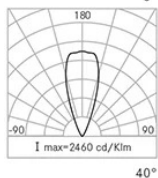

Weight: 4.00 kg

Max exposed surface: 0,058 m²

Lateral exposed surface: 0,035 m²

Driver: included

Marks and Certifications: CE

H (m)	Ø (m)	Em(lux)
1	0,19	12155
2	0,37	3040
3	0,56	1351
4	0,74	760
5	0,93	487

H (m)	Ø (m)	Em(lux)
1	0,71	1441
2	1,41	361
3	2,13	161
4	2,84	91
5	3,54	57

Performance Data*

LED Current:	500 mA
Source flux:	3120 lm
Source power:	27 W
Source efficiency:	116 lm/W
Device flux:	2200 lm
Device power:	31 W
Appliance efficiency:	71 lm/W

Optical System

Source: 2x9 LED