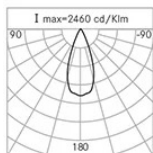

Weight: 4.00 kg

Max exposed surface: 0,058 m²

Lateral exposed surface: 0,035 m²

Driver: included

Marks and Certifications: CE

H (m)	Ø (m)	Em(lux)
1	0,71	1175
2	1,41	293
3	2,13	192
4	2,84	73
5	3,54	47

H (m)	Ø (m)	Em(lux)
1	0,71	1175
2	1,41	293
3	2,13	192
4	2,84	73
5	3,54	47