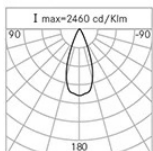

Weight: 4.00 kg

Max exposed surface: 0,058 m²

Lateral exposed surface: 0,035 m²

Driver: included

Marks and Certifications: CE

H (m)	Ø (m)	Em(lux)
1	0,71	1175
2	1,41	293
3	2,13	192
4	2,84	73
5	3,54	47

H (m)	Ø (m)	Em(lux)
1	0,71	1175
2	1,41	293
3	2,13	192
4	2,84	73
5	3,54	47

Performance Data*

LED Current:	500 mA
Source flux:	3120 lm
Source power:	27 W
Source efficiency:	116 lm/W
Device flux:	2200 lm
Device power:	31 W
Appliance efficiency:	71 lm/W

Optical System

Source: 2x9 LED