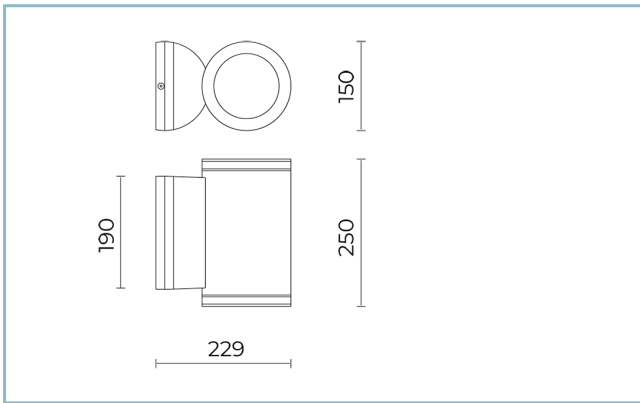

General Features

Description: Wall-mounted mono and bi-emission product

Insulation class: class I

Rated voltage: 230 V 50 Hz

Protection Grade: IP65

Impact protection: IK05

Power Factor: > 0.90

Ambient temperature Ta: -30°C +50°C

Weight: 4.00 kg

Max exposed surface: 0,058 m²

Lateral exposed surface: 0,035 m²

Driver: included

Marks and Certifications: CE

H (m)	Ø (m)	Em(lux)
1	0,71	1175
2	1,41	293
3	2,13	192
4	2,84	73
5	3,54	47

H (m)	Ø (m)	Em(lux)
1	0,71	1175
2	1,41	293
3	2,13	192
4	2,84	73
5	3,54	47

Performance Data*

LED Current:	500 mA
Source flux:	3120 lm
Source power:	27 W
Source efficiency:	116 lm/W
Device flux:	2200 lm
Device power:	31 W
Appliance efficiency:	71 lm/W

Optical System

Source: 2x9 LED

Installation and maintenance

Installation: wall-mounted

Fixing: With a die-cast aluminium shelf

Ø power cable: 7 ÷ 11 mm

Cable gland: PG11

Materials

Body: extruded aluminium alloy UNI 9006/T6

Screen: tempered flat glass