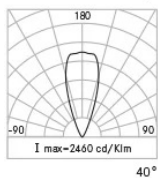

Weight: 4.00 kg

Max exposed surface: 0,058 m²

Lateral exposed surface: 0,035 m²

Driver: included

Marks and Certifications: CE

H (m)	Ø (m)	Em(lux)
1	0,19	9904
2	0,37	2476
3	0,56	1100
4	0,74	619
5	0,93	397

H (m)	Ø (m)	Em(lux)
1	0,71	1175
2	1,41	293
3	2,13	192
4	2,84	73
5	3,54	47

Performance Data*

LED Current:	500 mA
Source flux:	2920 lm
Source power:	27 W
Source efficiency:	108 lm/W
Device flux:	2100 lm
Device power:	31 W
Appliance efficiency:	68 lm/W

Optical System

Source: 2x9 LED