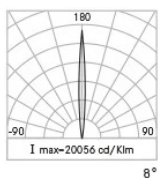

Weight: 4.00 kg

Max exposed surface: 0,058 m²

Lateral exposed surface: 0,035 m²

Driver: included

Marks and Certifications: CE

H (m)	Ø (m)	Em(lux)
1	0,19	9904
2	0,37	2476
3	0,56	1100
4	0,74	619
5	0,93	397

H (m)	Ø (m)	Em(lux)
1	0,71	1175
2	1,41	293
3	2,13	192
4	2,84	73
5	3,54	47

Performance Data*

LED Current:	500 mA
Source flux:	2920 lm
Source power:	27 W
Source efficiency:	108 lm/W
Device flux:	2100 lm
Device power:	31 W
Appliance efficiency:	68 lm/W

Optical System

Source: 2x9 LED