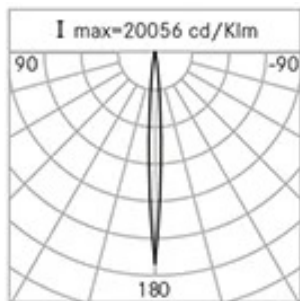

Weight: 4.00 kg

Max exposed surface: 0,058 m<sup>2</sup>

Lateral exposed surface: 0,035 m<sup>2</sup>

Driver: included

Marks and Certifications: CE

H (m)	Ø (m)	Em(lux)
1	0,19	12155
2	0,37	3040
3	0,56	1351
4	0,74	760
5	0,93	487

### Performance Data\*

LED Current:	500 mA
Source flux:	1560 lm
Source power:	14 W
Source efficiency:	111 lm/W
Device flux:	1120 lm
Device power:	16 W
Appliance efficiency:	70 lm/W

### Optical System

Source: 9 LED

Color Temperature: 4000 K

Color Rendering Index (CRI):  $\geq 80$

Chromatic consistency (SDCM):  $\leq 3$

Type of optics: C 8° Narrow beam

Optical group life:  $>60.000\text{h}$  @Ta25°C L80B10