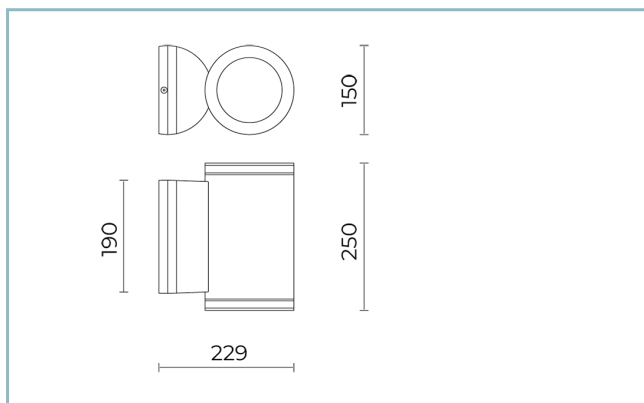

Weight: 4.00 kg

Max exposed surface: 0,058 m²

Lateral exposed surface: 0,035 m²

Driver: included

Marks and Certifications: CE

H (m)	Ø (m)	Em(lux)
1	0,71	1175
2	1,41	293
3	2,13	192
4	2,84	73
5	3,54	47

Performance Data*

Installation and maintenance

Installation: wall-mounted

Fixing: With a die-cast aluminium shelf

Ø power cable: 7 ÷ 11 mm

Cable gland: PG11

Materials

Body: extruded aluminium alloy UNI 9006/T6

Screen: tempered flat glass

Type of optics: D 40° Wide beam

06OT4A9495CColour: Sablé 100 Noir

NOTES***Performance data**

The values indicated in this data sheet are nominal values with a tolerance of +/-7%.

Source flux and source efficiency data refer to the LED module without optics; in case you are interested in the performance of the LED module complete with optical system, you must multiply the data reported by the factor 0.9.