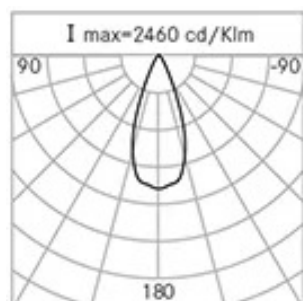

Weight: 4.00 kg

Max exposed surface: 0,058 m²

Lateral exposed surface: 0,035 m²

Driver: included

Marks and Certifications: CE

H (m)	Ø (m)	Em(lux)
1	0,71	1175
2	1,41	293
3	2,13	192
4	2,84	73
5	3,54	47

Performance Data*

Type of optics: D 40° Wide beam

06OT4A9495CColour: Sablé 100 Noir

NOTES***Performance data**

The values indicated in this data sheet are nominal values with a tolerance of +/-7%.

Source flux and source efficiency data refer to the LED module without optics; in case you are interested in the performance of the LED module complete with optical system, you must multiply the data reported by the factor 0.9.