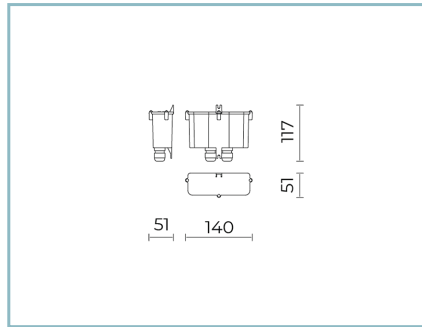

06SS901X0

B187 Driver kit
B187 SANS SERIF SQ DALI driver kit