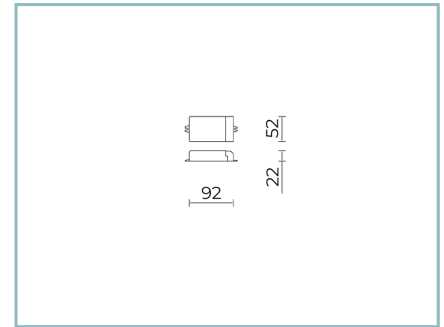

06LX900X0

B176 DALI driver 16W IP20

NOTES

*Performance data

The values indicated in this data sheet are nominal values with a tolerance of +/-7%.

Source flux and source efficiency data refer to the LED module without optics; in case you are interested in the performance of the LED module complete with optical system, you must multiply the data reported by the factor 0.9.

General Data

The characteristics of the product listed may be subject to change and must be confirmed when ordering.

In order to promote constant updating of its products, Cariboni Group reserves the right to make changes without prior notice.