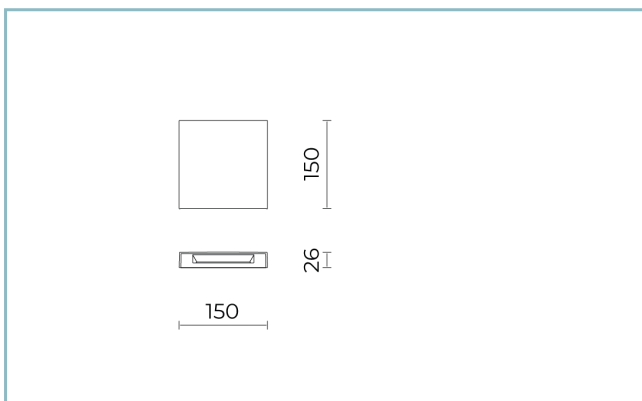

General Features

Description: wall -mounted LED product

Insulation class: class III

Rated voltage: 15 V

Protection Grade: IP66

Impact protection: IK08

Power Factor: > 0.9

Ambient temperature Ta: -30°C +50°C

Weight: 2.00 kg

Driver: remote (to be ordered separately)

Marks and Certifications: CE

Performance Data*

LED Current:	500 mA
Source flux:	845 lm
Source power:	6.5 W
Source efficiency:	130 lm/W
Device flux:	250 lm
Device power:	6.5 W
Appliance efficiency:	38 lm/W
Glare Index Category:	D6