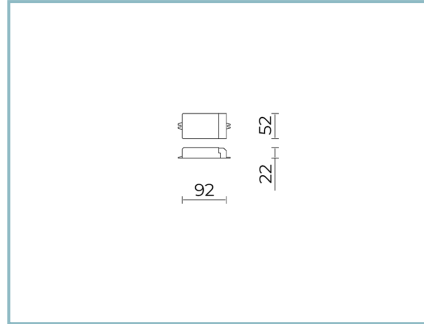

06LX900X0

B176 DALI driver 16W IP20

NOTES

*Performance data

The values indicated in this data sheet are nominal values with a tolerance of +/-7%.

Source flux and source efficiency data refer to the LED module without optics; in case you are interested in the performance of the LED module complete with optical system, you must multiply the data reported by the factor 0.9.

General Data

The characteristics of the product listed may be subject to change and must be confirmed when ordering.

In order to promote constant updating of its products, Cariboni Group reserves the right to make changes without prior notice.