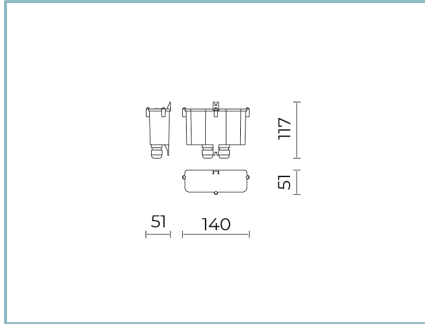

Mandatory accessories

06SS902X0

B188 Driver Kit
B188 APLOS-S.SERIF DALI Driver Kit