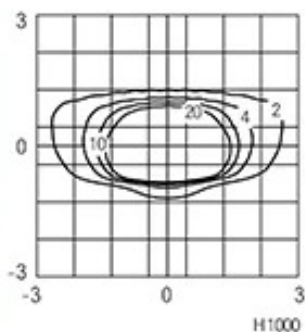

Weight: 2.00 kg

Driver: remote (to be ordered separately)

Marks and Certifications: CE

Performance Data*

LED Current:	500 mA
Source flux:	845 lm
Source power:	6.5 W
Source efficiency:	130 lm/W
Device flux:	250 lm
Device power:	6.5 W
Appliance efficiency:	38 lm/W
Glare Index Category:	D6