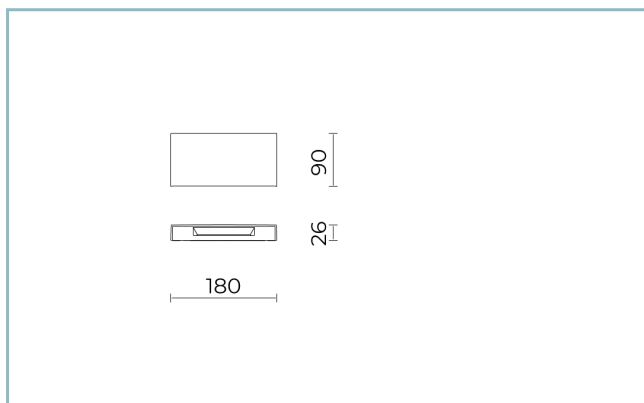

General Features

Description: wall -mounted LED product

Insulation class: class III

Rated voltage: 15 V

Protection Grade: IP66

Impact protection: IK08

Power Factor: > 0.9

Ambient temperature Ta: -30°C +50°C

Weight: 2.00 kg

Driver: remote (to be ordered separately)

Marks and Certifications: CE

Performance Data*

LED Current:	500 mA
Source flux:	950 lm
Source power:	6.5 W
Source efficiency:	146 lm/W
Device flux:	290 lm
Device power:	6.5 W
Appliance efficiency:	45 lm/W
Glare Index Category:	D6