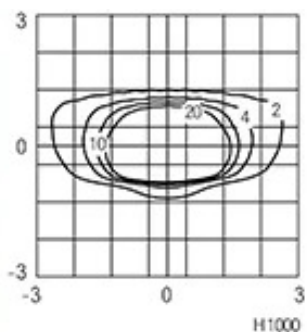

Weight: 2.00 kg

Driver: remote (to be ordered separately)

Marks and Certifications: CE

Performance Data*

LED Current:	500 mA
Source flux:	950 lm
Source power:	6.5 W
Source efficiency:	146 lm/W
Device flux:	290 lm
Device power:	6.5 W
Appliance efficiency:	45 lm/W
Glare Index Category:	D6