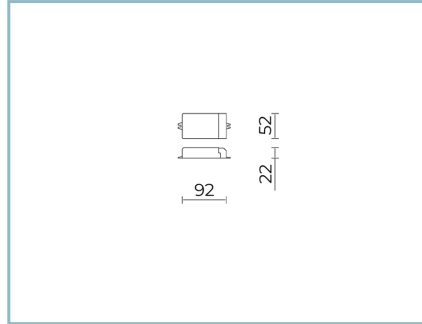

06LX900X0

B176 DALI driver 16W IP20

NOTES

*Performance data

The values indicated in this data sheet are nominal values with a tolerance of +/-7%.

Source flux and source efficiency data refer to the LED module without optics; in case you are interested in the performance of the LED module complete with optical system, you must multiply the data reported by the factor 0.9.

General Data

The characteristics of the product listed may be subject to change and must be confirmed when ordering.

In order to promote constant updating of its products, Cariboni Group reserves the right to make changes without prior notice.