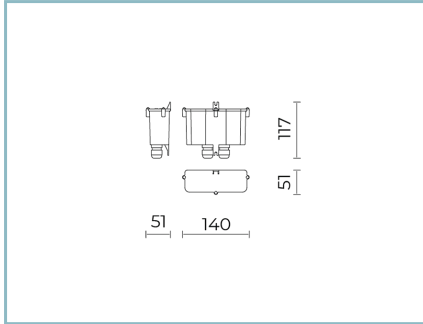

Mandatory accessories

06SS902X0

B188 Driver Kit

B188 APLOS-S.SERIF DALI Driver Kit