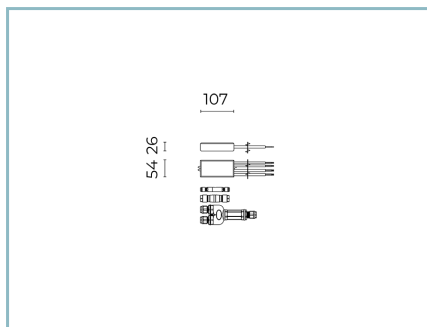

Weight: 3 kg

Max exposed surface: 0.019 m²

Lateral exposed surface: 0.033 m²

Driver: included

Driver lifetime: 50.000 h @ 350mA @ Ta 25° C

Marks and Certifications: CE

Performance Data*

LED Current:	350 mA
Source flux:	1630 lm
Source power:	13 W
Source efficiency:	125 lm/W
Device flux:	1150 lm
Device power:	15 W
Appliance efficiency:	77 lm/W
Glare Index Category:	D6

Spoon Bollard

Size: H 500

Options: ON-OFF

Color Temperature: 3000 K

Type of optics: M 25° Medium beam

06SN0A1359A9G6

Colour: Champagne

Mandatory accessories