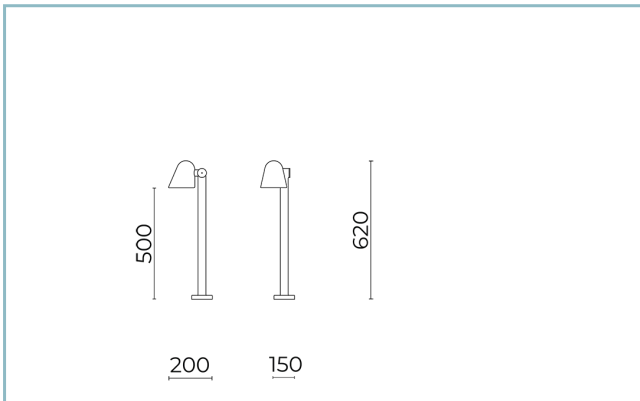

Weight: 3 kg

Max exposed surface: 0.019 m²

Lateral exposed surface: 0.033 m²

Driver: included

Driver lifetime: 50.000 h @ 350mA @ Ta 25° C

Marks and Certifications: CE

Performance Data*

LED Current:	350 mA
Source flux:	1630 lm
Source power:	13 W
Source efficiency:	125 lm/W
Device flux:	1150 lm
Device power:	15 W
Appliance efficiency:	77 lm/W
Glare Index Category:	D6

Product Sheet

06/06/2024

Spoon Bollard

Size: H 500

Options: ON-OFF

Color Temperature: 3000 K

Type of optics: M 25° Medium beam

06SN0A1359A9G6

Installation: ground

Tilt: $0^\circ \div 180^\circ$, rotation $\pm 30^\circ$ \varnothing power cable: $3,5 \div 7$ mm

Cable Gland: M12x1,5

Power supply compartment: independent from the optical group

MaterialsBody: die-cast aluminium alloy UNI EN AB 47100 (copper content $< 1\%$)