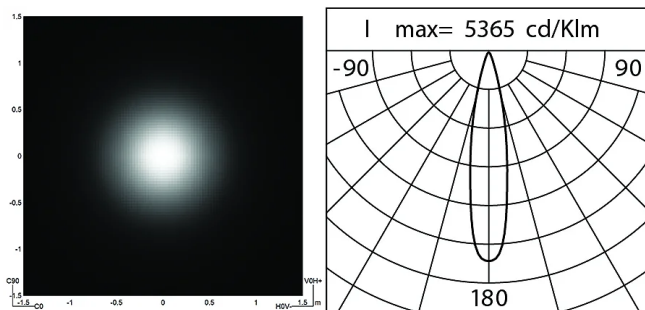

Weight: 3 kg

Max exposed surface: 0.019 m²

Lateral exposed surface: 0.033 m²

Driver: included

Driver lifetime: 50.000 h @ 350mA @ Ta 25° C

Marks and Certifications: CE

Performance Data*

LED Current:	350 mA
Source flux:	1630 lm
Source power:	13 W
Source efficiency:	125 lm/W
Device flux:	1150 lm
Device power:	15 W
Appliance efficiency:	77 lm/W
Glare Index Category:	D6

Product Sheet

06/06/2024

Spoon Bollard

Size: H 500

Options: ON-OFF

Color Temperature: 3000 K

Type of optics: M 25° Medium beam

06SN0A1359A9G6