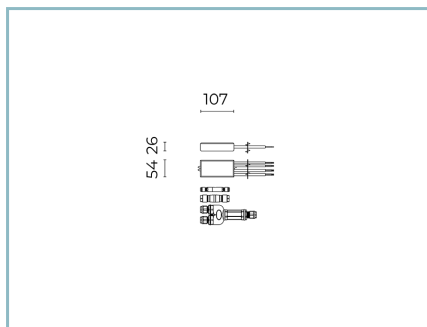

Product Sheet

06/06/2024

Spoon Overdoor

Options: ON-OFF

Color Temperature: 3000 K

Type of optics: M 25° Medium beam

06SN2A1359A9G6

Colour: Champagne

Mandatory accessories

06SN901X0

D18 Kit DALI driver

30W 350mA IP67 (N. 1 Spoon Small)

NOTES

*Performance data

The values indicated in this data sheet are nominal values with a tolerance of +/-7%.

Source flux and source efficiency data refer to the LED module without optics; in case you are interested in the performance of the LED module complete with optical system, you must multiply the data reported by the factor 0.9.

General Data

The characteristics of the product listed may be subject to change and must be confirmed when ordering.

In order to promote constant updating of its products, Cariboni Group reserves the right to make changes without prior notice.