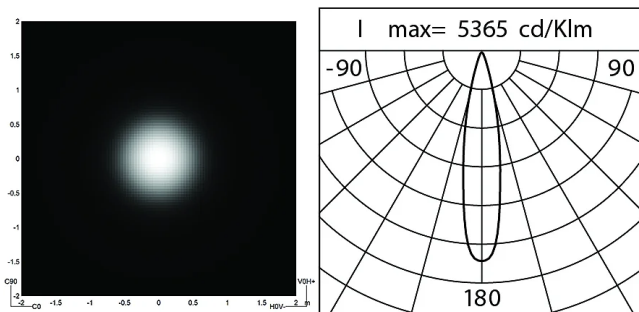

General Features

Description:	LED fitting
Insulation class:	class II
Rated voltage:	220-240 V 50/60 Hz
Protection Grade:	IP66
Impact protection:	IK09
Power Factor:	> 0.9
Ambient temperature Ta:	-20°C +50°C
Weight:	2.2 kg
Max exposed surface:	0.033 m ²
Lateral exposed surface:	0.014 m ²
Driver:	included
Driver lifetime:	50.000 h @ 350mA @ Ta 25° C
Marks and Certifications:	CE

Performance Data*

LED Current:	350 mA
Source flux:	1630 lm
Source power:	13 W
Source efficiency:	125 lm/W
Device flux:	1150 lm
Device power:	15 W
Appliance efficiency:	77 lm/W
Glare Index Category:	D6

Product Sheet