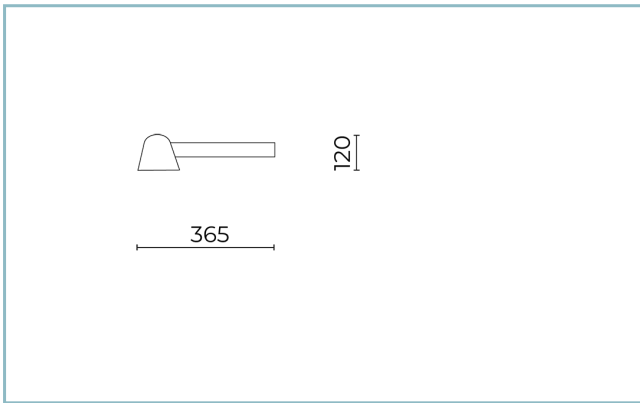

General Features

Description:	LED fitting
Insulation class:	class II
Rated voltage:	220-240 V 50/60 Hz
Protection Grade:	IP66
Impact protection:	IK09
Power Factor:	> 0.9
Ambient temperature Ta:	-20°C +50°C
Weight:	2.2 kg
Max exposed surface:	0.033 m ²
Lateral exposed surface:	0.014 m ²
Driver:	included
Driver lifetime:	50.000 h @ 350mA @ Ta 25° C
Marks and Certifications:	CE

Performance Data*

LED Current:	350 mA
Source flux:	1630 lm
Source power:	13 W
Source efficiency:	125 lm/W
Device flux:	1150 lm
Device power:	15 W
Appliance efficiency:	77 lm/W
Glare Index Category:	D6

Product Sheet