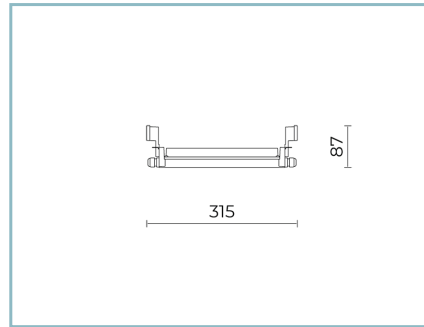

06OT988A0
Wired box TRAIL 650
for wall or ceiling attachment IP65.
Colour: grey RAL9006.