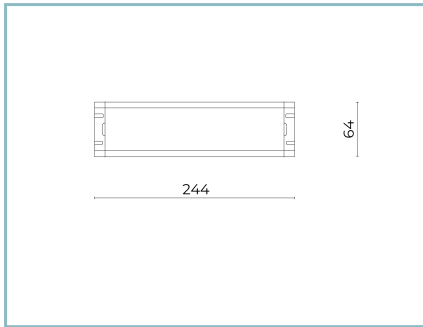

Mandatory accessories

06LL915AB0
Driver
240W-24V IP67