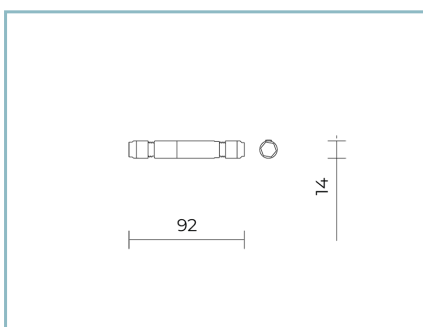

06GC902X0
B165 2-pole connector IP68

Product Sheet

Rev. 17/01/2023

Trail Ceiling-Mounted

Size: L. 1250mm

Color Temperature: 4000 K

Type of optics: simmetrica 75°/95°

06TR3Q4305JColour: natural anodized
aluminium