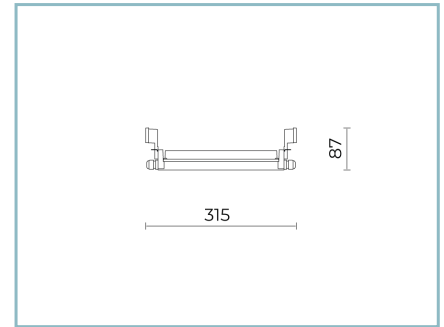

06OT989A0
Wired box TRAIL 1250
for wall or ceiling attachment IP65.
Colour: grey RAL9006.