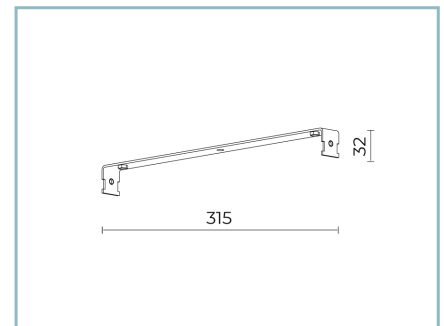

06TR987A0
Ceiling fixing bracket.
Colour: grey RAL9006.