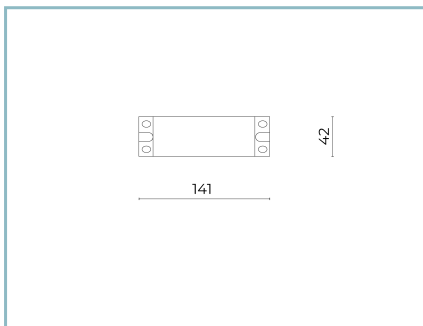

06TA902X0
Driver
60W-24V IP66