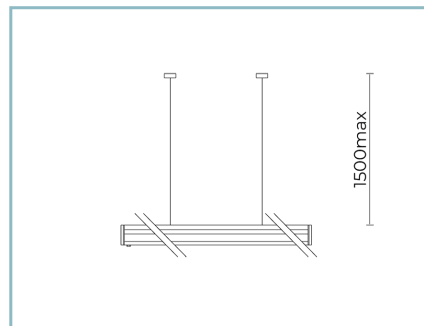

06TR986A0
TRAIL ceiling suspension system
L 1,5 m. Colour: grey RAL9006.