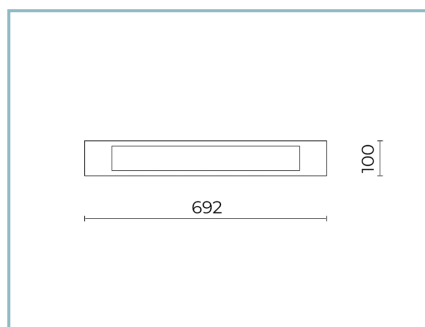

06TR988A0
Recessed ceiling kit TRAIL 650.
Colour: grey RAL9006.