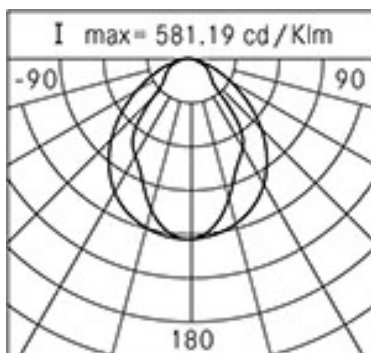

Weight: 3.00 kg

Driver: remote (to be ordered separately)

Marks and Certifications: ENEC / CE

Performance Data*

Source flux:	1285 lm
Source power:	7.2 W
Source efficiency:	178 lm/W
Device flux:	795 lm
Device power:	7.2 W
Appliance efficiency:	110 lm/W
Glare Index Category:	D6