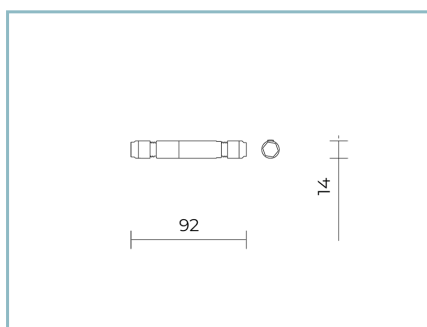

06GC902X0
B165 2-pole connector IP68

06LL914AB0
DALI driver
150W-24V IP67

Product Sheet

Rev. 17/01/2023

Trail Ceiling-Recessed

Size: L. 650mm

Color Temperature: 3000 K

Type of optics: simmetrica 75°/95°