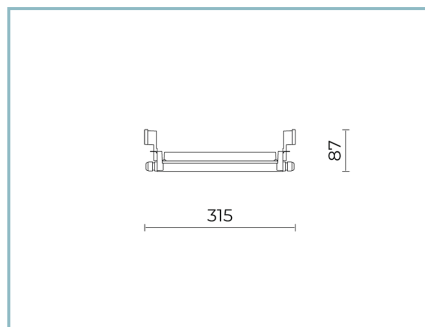

06OT988A0
Wired box TRAIL 650
for wall or ceiling attachment IP65.
Colour: grey RAL9006.