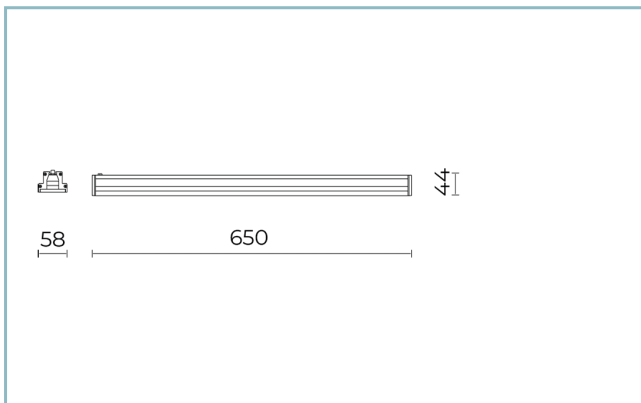

General Features

Description: ceiling / wall / ground-mounted LED product

Insulation class: class III

Rated voltage: 24Vdc

Protection Grade: IP67

Impact protection: IK08

Power Factor: > 0.90

Ambient temperature Ta: -10°C +45°C

Weight: 3.00 kg

Driver: remote (to be ordered separately)

Marks and Certifications: ENEC / CE

Performance Data*

Source flux:	1285 lm
Source power:	7.2 W
Source efficiency:	178 lm/W
Device flux:	795 lm
Device power:	7.2 W
Appliance efficiency:	110 lm/W
Glare Index Category:	D6

Wiring: pre-wiring with cable L=1500 mm

Ø power cable: cavo bipolare 2x0,5 mm² e relativo
connettore (incluso)

Flow adjustment

On request

Adjusting 1-10V

X

DALI control

X