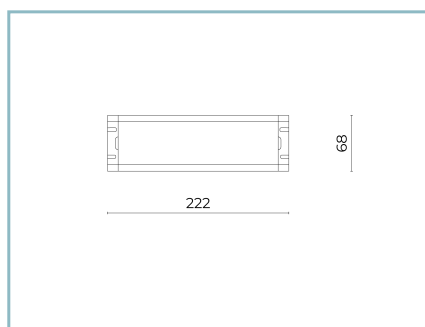

06GC902X0
B165 2-pole connector IP68

06LL914AB0
DALI driver
150W-24V IP67

Product Sheet

Rev. 17/01/2023

Trail Ceiling-Recessed

Size: L. 650mm

Color Temperature: 3000 K

Type of optics: simmetrica 75°/95°