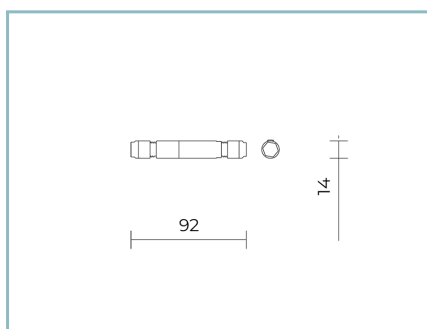

06GC902X0
B165 2-pole connector IP68

06LL914AB0
DALI driver
150W-24V IP67

Product Sheet

Rev. 17/01/2023

Trail Ceiling-Recessed

Size: L. 650mm

Color Temperature: 3000 K

Type of optics: ultra-diffondente 80°/100°