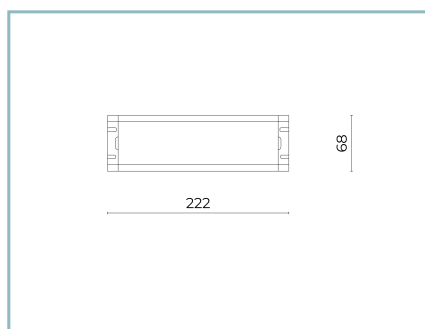

06GC902X0
B165 2-pole connector IP68

06LL914AB0
DALI driver
150W-24V IP67

Product Sheet

Rev. 17/01/2023

Trail Ceiling-Recessed

Size: L. 650mm

Color Temperature: 3000 K

Type of optics: ultra-diffondente 80°/100°