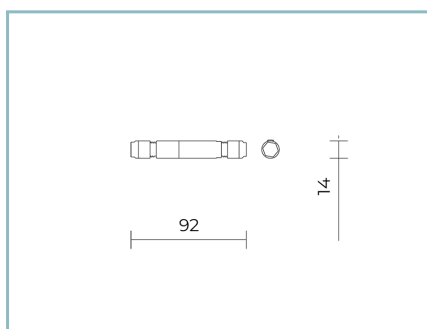

06GC902X0
B165 2-pole connector IP68

06LL914AB0
DALI driver
150W-24V IP67

Product Sheet

Rev. 17/01/2023

Trail Ceiling-Recessed

Size: L. 1250mm

Color Temperature: 4000 K

Type of optics: simmetrica 75°/95°