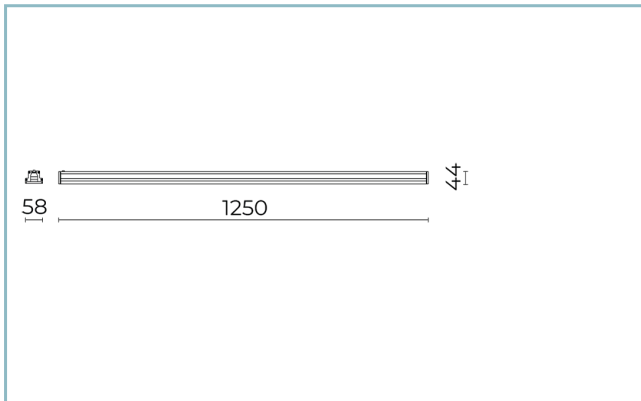

General Features

Description: ceiling / wall / ground-mounted LED product

Insulation class: class III

Rated voltage: 24Vdc

Protection Grade: IP67

Impact protection: IK08

Power Factor: > 0.90

Ambient temperature Ta: -10°C +45°C

Weight: 6.00 kg

Driver: remote (to be ordered separately)

Marks and Certifications: ENEC / CE

Performance Data*

Source flux:	2710 lm
Source power:	14.5 W
Source efficiency:	187 lm/W
Device flux:	1680 lm
Device power:	14.5 W
Appliance efficiency:	116 lm/W
Glare Index Category:	D6