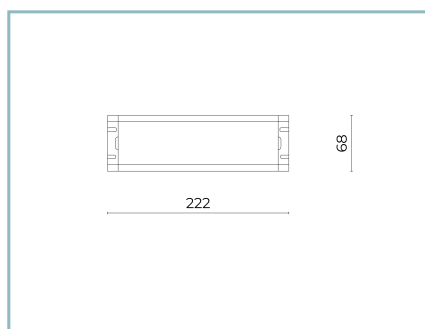

06GC902X0
B165 2-pole connector IP68

06LL914AB0
DALI driver
150W-24V IP67

Product Sheet

Rev. 17/01/2023

Trail Ceiling-Recessed

Size: L. 1250mm

Color Temperature: 4000 K

Type of optics: simmetrica 75°/95°