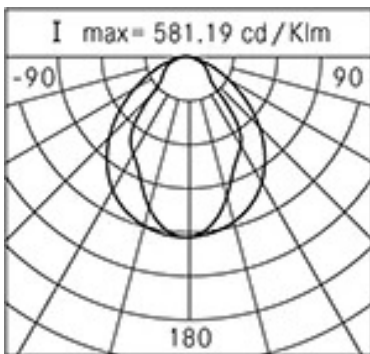

Weight: 6.00 kg

Driver: remote (to be ordered separately)

Marks and Certifications: ENEC / CE

Performance Data*

Source flux:	2710 lm
Source power:	14.5 W
Source efficiency:	187 lm/W
Device flux:	1680 lm
Device power:	14.5 W
Appliance efficiency:	116 lm/W
Glare Index Category:	D6