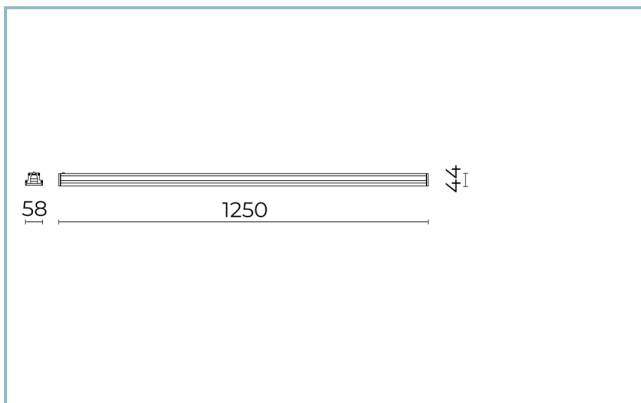

General Features

Description: ceiling / wall / ground-mounted LED product

Insulation class: class III

Rated voltage: 24Vdc

Protection Grade: IP67

Impact protection: IK08

Power Factor: > 0.90

Ambient temperature Ta: -10°C +45°C

Weight: 6.00 kg

Driver: remote (to be ordered separately)

Marks and Certifications: ENEC / CE

Performance Data*

Source flux:	2565 lm
Source power:	14.5 W
Source efficiency:	177 lm/W
Device flux:	1590 lm
Device power:	14.5 W
Appliance efficiency:	110 lm/W
Glare Index Category:	D6