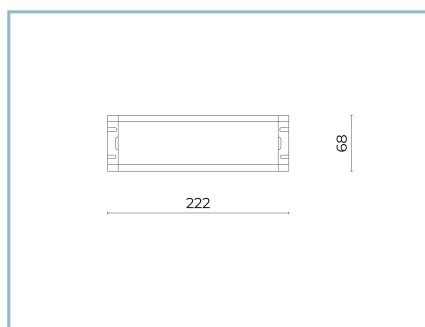

06LL914AB0

DALI driver
150W-24V IP67