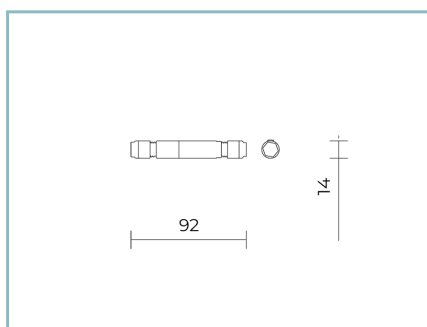

06GC902X0

B165 2-pole connector IP68