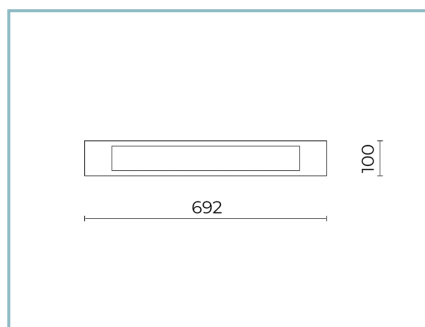

06OT988A0

Wired box TRAIL 650
for wall or ceiling attachment IP65.
Colour: grey RAL9006.

06OT989A0

Wired box TRAIL 1250
for wall or ceiling attachment IP65.
Colour: grey RAL9006.

06TA902X0

Driver
60W-24V IP66