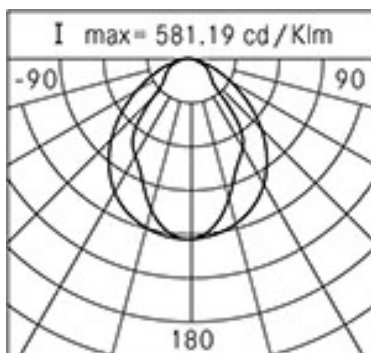

Weight: 6.00 kg

Driver: remote (to be ordered separately)

Marks and Certifications: ENEC / CE

Performance Data*

Source flux:	2565 lm
Source power:	14.5 W
Source efficiency:	177 lm/W
Device flux:	1590 lm
Device power:	14.5 W
Appliance efficiency:	110 lm/W
Glare Index Category:	D6