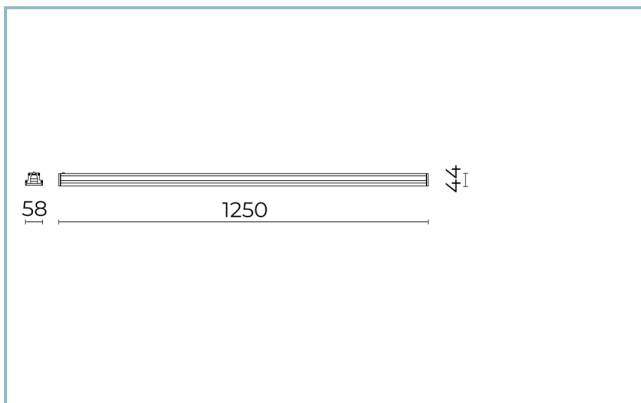

General Features

Description: ceiling / wall / ground-mounted LED product

Insulation class: class III

Rated voltage: 24Vdc

Protection Grade: IP67

Impact protection: IK08

Power Factor: > 0.90

Ambient temperature Ta: -10°C +45°C

Weight: 6.00 kg

Driver: remote (to be ordered separately)

Marks and Certifications: ENEC / CE

Performance Data*

Source flux:	4960 lm
Source power:	29 W
Source efficiency:	171 lm/W
Device flux:	3075 lm
Device power:	29 W
Appliance efficiency:	106 lm/W
Glare Index Category:	D6