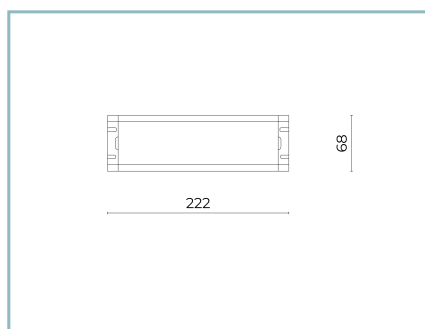

06GC902X0
B165 2-pole connector IP68

06LL914AB0
DALI driver
150W-24V IP67

Product Sheet

Rev. 17/01/2023

Trail Ceiling-Recessed

Size: L. 1250mm

Color Temperature: 3000 K

Type of optics: simmetrica 75°/95°