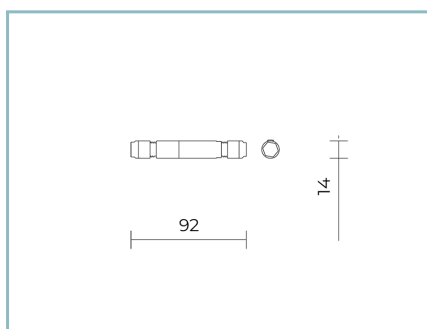

06GC902X0
B165 2-pole connector IP68

06LL914AB0
DALI driver
150W-24V IP67

Product Sheet

Rev. 17/01/2023

Trail Ceiling-Recessed

Size: L. 1250mm

Color Temperature: 3000 K

Type of optics: simmetrica 75°/95°