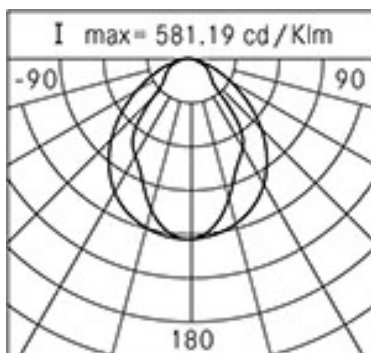

Weight: 6.00 kg

Driver: remote (to be ordered separately)

Marks and Certifications: ENEC / CE

Performance Data*

Source flux:	4960 lm
Source power:	29 W
Source efficiency:	171 lm/W
Device flux:	3075 lm
Device power:	29 W
Appliance efficiency:	106 lm/W
Glare Index Category:	D6